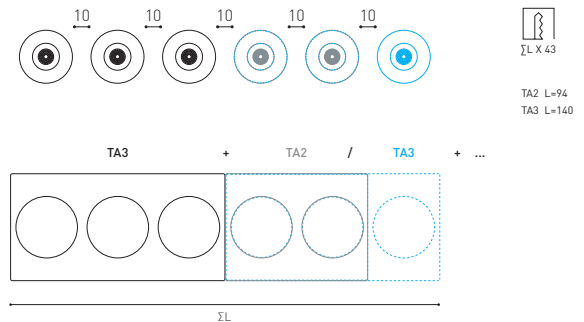

**SHOT LIGHT Trimless Accessory** **A269-00-00**

**SHOT LIGHT Trimless Accessory 2** **A269-00-01**

**SHOT LIGHT Trimless Accessory 3** **A269-00-02**

**SHOT LIGHT Trimless Accessory 2x2** **A269-00-03**

## CUSTOM LAYOUT EXAMPLES

FOR EQUIDISTANT COMPOSITIONS

**Trimless Accessory 2 + Trimless Accessory 2 / Trimless Accessory 3**

**Trimless Accessory 3 + Trimless Accessory 2 / Trimless Accessory 3**

**Trimless Accessory 2x2 + Trimless Accessory 2x2**