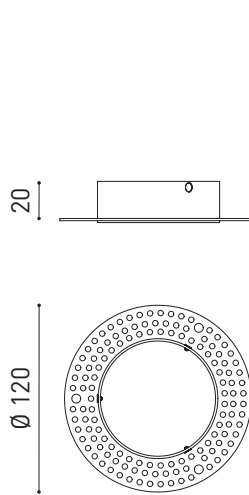

**SHOT LIGHT Trimless Accessory** **A269-00-00**

**SHOT LIGHT Trimless Accessory 2** **A269-00-01**

**SHOT LIGHT Trimless Accessory 3** **A269-00-02**

**SHOT LIGHT Trimless Accessory 2x2** **A269-00-03**

## CUSTOM LAYOUT EXAMPLES

FOR EQUIDISTANT COMPOSITIONS

**Trimless Accessory 2 + Trimless Accessory 2 / Trimless Accessory 3**

**Trimless Accessory 3 + Trimless Accessory 2 / Trimless Accessory 3**

**Trimless Accessory 2x2 + Trimless Accessory 2x2**

THE "TA2X2" FRAME IS ONLY COMPATIBLE WITH FURTHER "TA2X2" FRAMES

PRODUCT	
Model	Shot Light M Trimless accessory
Reference	A2980000
Material	Iron
Coating	Zinc plated
Category	Accessories