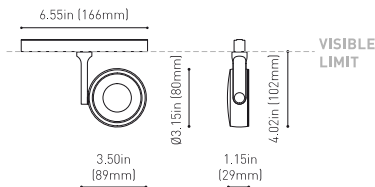

DIMENSIONS

ACCESORIES

TRACK 48V OPTIONS

AWARDS

Name	SIX M 48V SHORT UL DIM 0/10V 19° 3000K WT
Reference	U3300111WT-S
Color	Textured white
Category	Track Lights

PRODUCT

Type	LED
Gross luminous flux	2130 Lm
Color temperature	3000 K
Chromatic stability	MacAdam Step 2
Color Rendering Index	CRI>90
Power	17 W
Efficacy	125 Lm/W
LED lifespan	L90B10>55.000h

LIGHT SOURCE

Lighting efficiency	93%
Delivered luminous flux	1981 Lm
Light beam angle	19°

LIGHTING FIXTURE | PHOTOMETRIC DATA

Power values of the system	18,00 W
Dimming	0-10V

LIGHTING FIXTURE | ELECTRICAL DATA

Environmental location	DAMP
Swivel angle	310°
Rotation angle	360°
Track type	Track 48V
Weight	0.67 lb 303 gr
Packaged weight	0.83 lb 375 gr
Packaging dimensions	7.40 x 6.50 x 2.09 in 188 x 165 x 53 mm
Materials	Aluminium - Polycarbonate

OTHER DATA

Six 48V is a family of spotlights for low voltage tracklight applications that stands out for its lightness and elegance. Available in L, M, S, and XS, its body; disk looking, rounded shaped, encloses an innovative combination of reflector and lens. The combined action of both, allows Six to direct light rays with the maximum uniformity in a very small distance that, at the same time, has made possible its differential design-reduced and minimalist-. In addition, Six can be freely articulated due to its airy arm which allows the spotlight to be orientated in any direction.