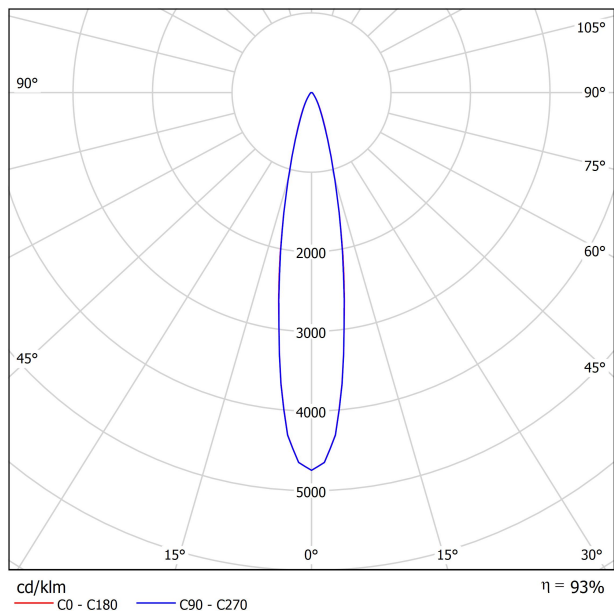

POLAR DIAGRAM