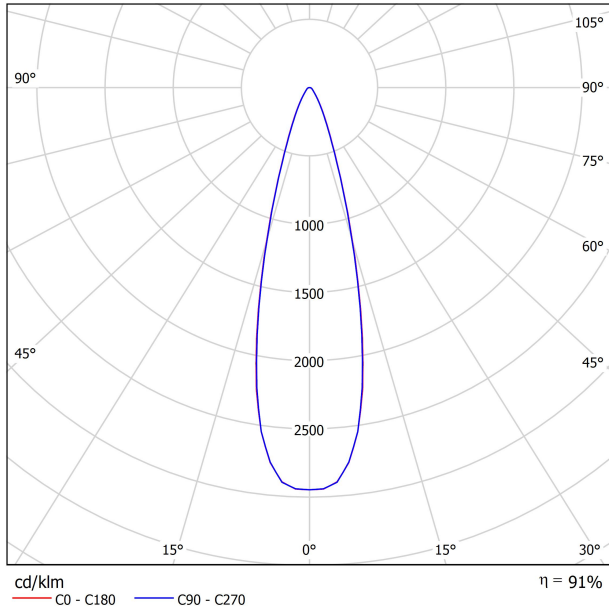

DIMENSIONS

ACCESORIES

TRACK 48V OPTIONS

AWARDS

Name	SIX M 48V SHORT UL DIM DALI 28° 3000K WT
Reference	U3300221WT-S
Color	Textured white
Category	Track Lights

Type	LED
Gross luminous flux	2130 Lm
Color temperature	3000 K
Chromatic stability	MacAdam Step 2
Color Rendering Index	CRI>90
Power	17 W
Efficacy	125 Lm/W
LED lifespan	L90B10>55.000h

Lighting efficiency	91%
Delivered luminous flux	1938 Lm
Light beam angle	28°

Power values of the system	18,00 W
Dimming	DALI

Environmental location	DAMP
Swivel angle	310°
Rotation angle	360°
Track type	Track 48V
Weight	0.67 lb 303 gr
Packaged weight	0.83 lb 375 gr
Packaging dimensions	7.40 x 6.50 x 2.09 in 188 x 165 x 53 mm
Materials	Aluminium - Polycarbonate

PRODUCT

LIGHT SOURCE

LIGHTING FIXTURE | PHOTOMETRIC DATA

LIGHTING FIXTURE | ELECTRICAL DATA

OTHER DATA

Six 48V is a family of spotlights for low voltage tracklight applications that stands out for its lightness and elegance. Available in L, M, S, and XS, its body; disk looking, rounded shaped, encloses an innovative combination of reflector and lens. The combined action of both, allows Six to direct light rays with the maximum uniformity in a very small distance that, at the same time, has made possible its differential design-reduced and minimalist-. In addition, Six can be freely articulated due to its airy arm which allows the spotlight to be orientated in any direction.

POLAR DIAGRAM

CONICAL DIAGRAM