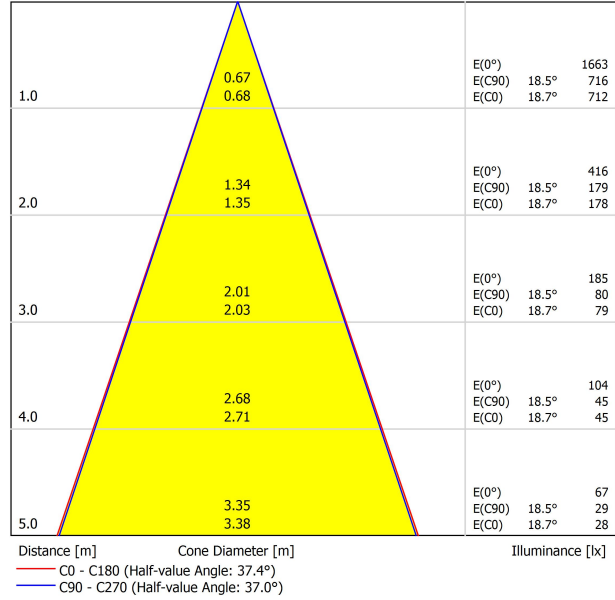

Efficacy 111 Lm/W

LED lifespan L90B10>60.000h

LIGHTING FIXTURE | PHOTOMETRIC DATA

Lighting efficiency 87%

Delivered luminous flux 674 Lm

Light beam angle 37°

LIGHTING FIXTURE | ELECTRICAL DATA

Included

POLAR DIAGRAM

CONICAL DIAGRAM

UGR

Glare Evaluation According to UGR											
ρ Ceiling	70	70	50	50	30	70	70	50	50	30	
ρ Walls	50	30	50	30	30	50	30	50	30	30	
ρ Floor	20	20	20	20	20	20	20	20	20	20	
Room Size X Y	Viewing direction at right angles to lamp axis					Viewing direction parallel to lamp axis					
2H	2H	0.9	1.5	1.1	1.7	1.9	0.5	1.2	0.8	1.4	1.6
	3H	4.2	4.8	4.5	5.0	5.2	3.9	4.5	4.2	4.7	5.0
	4H	6.0	6.6	6.3	6.8	7.1	5.8	6.3	6.1	6.6	6.8
	6H	7.9	8.4	8.2	8.7	9.0	7.9	8.4	8.2	8.7	9.0
	8H	9.2	9.6	9.5	9.9	10.2	9.0	9.5	9.4	9.8	10.1
4H	2H	1.8	2.4	2.1	2.6	2.9	1.6	2.2	1.9	2.4	2.7
	3H	5.3	5.8	5.7	6.1	6.4	5.2	5.7	5.6	6.0	6.3
	4H	7.4	7.8	7.7	8.1	8.4	7.2	7.6	7.5	7.9	8.2
	6H	9.5	9.8	9.9	10.2	10.6	9.5	9.8	9.9	10.2	10.6
	8H	10.8	11.1	11.3	11.5	11.9	10.8	11.0	11.2	11.4	11.8
8H	2H	12.4	12.6	12.8	13.0	13.4	12.3	12.5	12.7	12.9	13.4
	4H	8.2	8.5	8.6	8.8	9.2	8.0	8.3	8.4	8.7	9.1
	6H	10.6	10.8	11.1	11.2	11.7	10.6	10.8	11.1	11.2	11.7
	8H	12.1	12.3	12.6	12.7	13.2	12.0	12.2	12.5	12.7	13.1
	12H	13.8	14.0	14.3	14.5	14.9	13.8	13.9	14.3	14.4	14.9
12H	4H	8.4	8.7	8.8	9.1	9.5	8.3	8.5	8.7	8.9	9.3
	6H	10.9	11.1	11.4	11.6	12.0	10.9	11.1	11.4	11.6	12.0
	8H	12.6	12.7	13.0	13.2	13.7	12.5	12.6	13.0	13.1	13.6
Variation of the observer position for the luminaire distances S											
S = 1.0H	+3.5 / -1.3					+3.6 / -1.3					
S = 1.5H	+6.0 / -1.6					+6.0 / -1.6					
S = 2.0H	+8.0 / -1.7					+8.0 / -1.9					
Standard table Correction Summand	---					---					
Corrected Glare Indices referring to 775lm Total Luminous Flux											