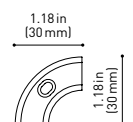

Efficacy 111 Lm/W

LED lifespan L90B10>60.000h

LIGHTING FIXTURE | PHOTOMETRIC DATA

Lighting efficiency 87%

Delivered luminous flux 674 Lm

Light beam angle 37°

LIGHTING FIXTURE | ELECTRICAL DATA

Included

Profile 2m UL

U384-02-00- | N |

Rubber Cable n x 1m UL

U384-00-01- | N |

n = Total Length of System
1m = 39.37in

24V | Max. 4A

Corner 90° 1 Plane UL

U384-00-02- | N |

Cable Length = 1.38in (35mm)

Corner 90° 1 Plane Rounded UL

U384-00-03- | N |

Cable Length = 1.38in (35mm)

Corner 90° 2 Planes UL

U384-00-04- | N |

Cable Length = 3.94in (100mm)

End Cap UL