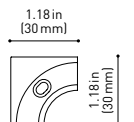

Profile 2m UL

U384-02-00- | N |

Rubber Cable n x 1m UL

U384-00-01- | N |

n = Total Length of System
1m = 39.37in

24V | Max. 4A

Corner 90° 1 Plane UL

U384-00-02- | N |

Cable Length = 1.38in (35mm)

Corner 90° 1 Plane Rounded UL

U384-00-03- | N |

Cable Length = 1.38in (35mm)

Corner 90° 2 Planes UL

U384-00-04- | N |

Cable Length = 3.94in (100mm)

End Cap UL