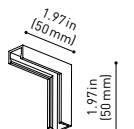

Profile 2m UL

U384-02-00- | N |

Rubber Cable n x 1m UL

U384-00-01- | N |

n = Total Length of System
1m = 39.37in

24V | Max. 4A

Corner 90° 1 Plane UL

U384-00-02- | N |

Cable Length = 1.38in (35mm)

Corner 90° 1 Plane Rounded UL

U384-00-03- | N |

Cable Length = 1.38in (35mm)

Corner 90° 2 Planes UL

U384-00-04- | N |

Cable Length = 3.94in (100mm)

End Cap UL