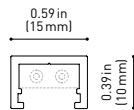

POLAR DIAGRAM

CONICAL DIAGRAM

UGR

Glare Evaluation According to UGR											
ρ Ceiling	70	70	50	50	30	70	70	50	50	30	
ρ Walls	50	30	50	30	30	50	30	50	30	30	
ρ Floor	20	20	20	20	20	20	20	20	20	20	
Room Size X Y	Viewing direction at right angles to lamp axis					Viewing direction parallel to lamp axis					
2H	2H	0.9	1.5	1.1	1.7	1.9	0.5	1.2	0.8	1.4	1.6
	3H	4.2	4.8	4.5	5.0	5.2	3.9	4.5	4.2	4.7	5.0
	4H	6.0	6.6	6.3	6.8	7.1	5.8	6.3	6.1	6.6	6.8
	6H	7.9	8.4	8.2	8.7	9.0	7.9	8.4	8.2	8.7	9.0
	8H	9.2	9.6	9.5	9.9	10.2	9.0	9.5	9.4	9.8	10.1
4H	2H	1.8	2.4	2.1	2.6	2.9	1.6	2.2	1.9	2.4	2.7
	3H	5.3	5.8	5.7	6.1	6.4	5.2	5.7	5.6	6.0	6.3
	4H	7.4	7.8	7.7	8.1	8.4	7.2	7.6	7.5	7.9	8.2
	6H	9.5	9.8	9.9	10.2	10.6	9.5	9.8	9.9	10.2	10.6
	8H	10.8	11.1	11.3	11.5	11.9	10.8	11.0	11.2	11.4	11.8
8H	2H	12.4	12.6	12.8	13.0	13.4	12.3	12.5	12.7	12.9	13.4
	4H	8.2	8.5	8.6	8.8	9.2	8.0	8.3	8.4	8.7	9.1
	6H	10.6	10.8	11.1	11.2	11.7	10.6	10.8	11.1	11.2	11.7
	8H	12.1	12.3	12.6	12.7	13.2	12.0	12.2	12.5	12.7	13.1
	12H	13.8	14.0	14.3	14.5	14.9	13.8	13.9	14.3	14.4	14.9
12H	4H	8.4	8.7	8.8	9.1	9.5	8.3	8.5	8.7	8.9	9.3
	6H	10.9	11.1	11.4	11.6	12.0	10.9	11.1	11.4	11.6	12.0
	8H	12.6	12.7	13.0	13.2	13.7	12.5	12.6	13.0	13.1	13.6
Variation of the observer position for the luminaire distances S											
S = 1.0H	+3.5 / -1.3					+3.6 / -1.3					
S = 1.5H	+6.0 / -1.6					+6.0 / -1.6					
S = 2.0H	+8.0 / -1.7					+8.0 / -1.9					
Standard table Correction Summand	---					---					
Corrected Glare Indices referring to 775lm Total Luminous Flux											

Profile 2m UL

U384-02-00- | N |

Rubber Cable n x 1m UL

U384-00-01- | N |

n = Total Length of System
1m = 39.37in

24V | Max. 4A

Corner 90° 1 Plane UL

U384-00-02- | N |

Cable Length = 1.38in (35mm)

Corner 90° 1 Plane Rounded UL

U384-00-03- | N |

Cable Length = 1.38in (35mm)

Corner 90° 2 Planes UL

U384-00-04- | N |

Cable Length = 3.94in (100mm)

End Cap UL