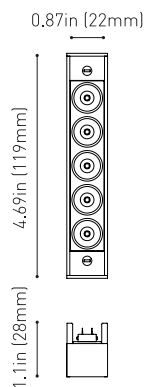

Black Foster Micro 24V

ARKOSLIGHT

DIMENSIONS

ACCESORIES

MINIMAL TRACK OPTIONS

AWARDS

reddot winner 2020
innovative product

reddot winner 2020
lighting design

Bronze Delta
ADI Awards 2020

HONORABLE MENTION
EUROPEAN
PRODUCT
DESIGN
AWARD

WINNER
2020

archiproducts
DESIGN AWARDS
WINNER 2020

PRODUCT

Reference U4152010N

Color Matt black

Category Track Lights

LIGHT SOURCE

Type LED

Gross luminous flux 775 Lm

Color temperature 2700 K

Chromatic stability MacAdam Step 3

Color Rendering Index CRI>90

Power 7 W

Current 500 mA

Efficacy 111 Lm/W

LED lifespan L90B10>60.000h

LIGHTING FIXTURE | PHOTOMETRIC DATA

Lighting efficiency 87%

Delivered luminous flux 674 Lm

Light beam angle 37°

LIGHTING FIXTURE | ELECTRICAL DATA

Included

Power values of the system 7,60 W

Dimming Dim options

OTHER DATA

DRY

Track type Minimal Track

Weight 0.18 lb | 80 gr

Packaged weight 0.20 lb | 91.1 gr

Packaging dimensions 5.28x1.46x1.38 in | 134x37x35 mm

Materials Aluminium / Acrylonitrile Butadiene Styrene

Black Foster Micro 24V for Minimal Track, the most compact downlight with "The Invisible Black" effect. This linear luminaire has an excellent control of the light beam whose rays do not bathe the luminaire and are channelled directly to the exterior without touching the screen. Furthermore, its reduced design enables an absolutely perfect installation of the modules into systems.