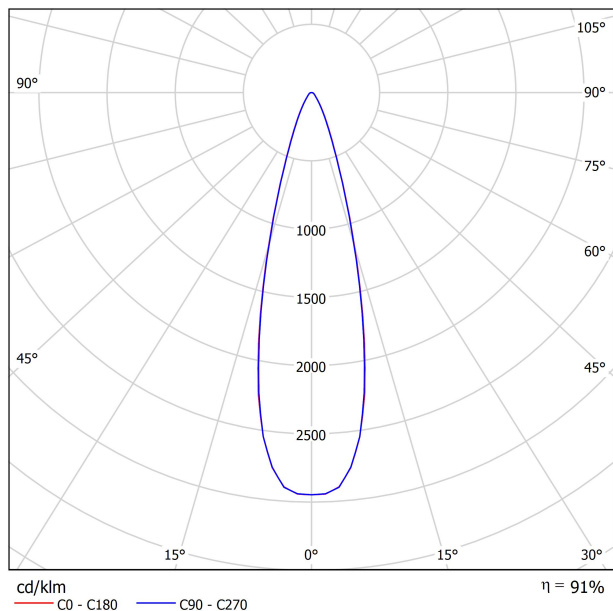

DIMENSIONS

ACCESORIES

TRACK 48V OPTIONS

AWARDS

Name	SIX M 48V SHORT UL DIM 0/10V 28° 2700K WTW
Reference	U3300120WTW-S
Color	Textured white - White track
Category	Track Lights

Type	LED
Gross luminous flux	2050 Lm
Color temperature	2700 K
Chromatic stability	MacAdam Step 2
Color Rendering Index	CRI>90
Power	17 W
Efficacy	121 Lm/W
LED lifespan	L90B10>55.000h

Lighting efficiency	91%
Delivered luminous flux	1866 Lm
Light beam angle	28°

Power values of the system	18,00 W
Dimming	0-10V

Environmental location	DAMP
Swivel angle	310°
Rotation angle	360°
Track type	Track 48V
Weight	0.67 lb 303 gr
Packaged weight	0.83 lb 375 gr
Packaging dimensions	7.40x6.50x2.09 in 188x165x53 mm
Materials	Aluminium - Polycarbonate

PRODUCT

LIGHT SOURCE

LIGHTING FIXTURE | PHOTOMETRIC DATA

LIGHTING FIXTURE | ELECTRICAL DATA

OTHER DATA

Six 48V is a family of spotlights for low voltage tracklight applications that stands out for its lightness and elegance. Available in L, M, S, and XS, its body; disk looking, rounded shaped, encloses an innovative combination of reflector and lens. The combined action of both, allows Six to direct light rays with the maximum uniformity in a very small distance that, at the same time, has made possible its differential design-reduced and minimalist-. In addition, Six can be freely articulated due to its airy arm which allows the spotlight to be orientated in any direction.

POLAR DIAGRAM

CONICAL DIAGRAM