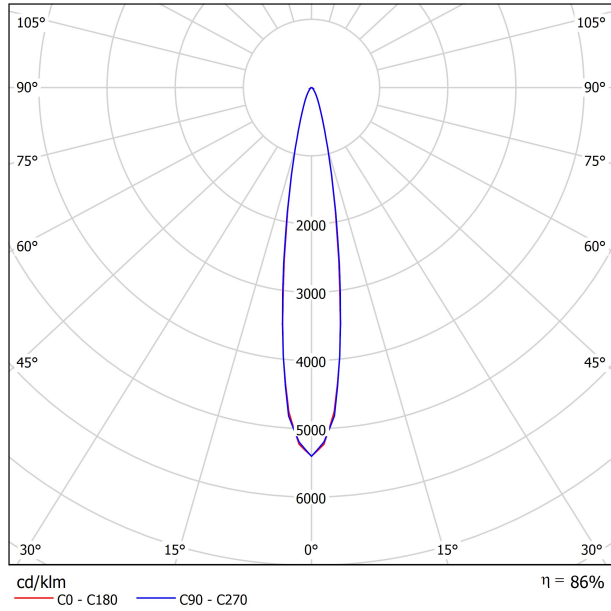

POLAR DIAGRAM