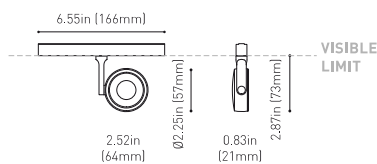

DIMENSIONS

ACCESORIES

TRACK 48V OPTIONS

AWARDS

Name	SIX S 48V SHORT UL DIM 0/10V 17° 2700K NTW
Reference	U3330110NTW-S
Color	Textured black - White track
Category	Track Lights

PRODUCT

Type	LED
Gross luminous flux	1070 Lm
Color temperature	2700 K
Chromatic stability	MacAdam Step 2
Color Rendering Index	CRI>90
Power	9 W
Efficacy	119 Lm/W
LED lifespan	L80B10>60.000h

LIGHT SOURCE

LIGHTING FIXTURE | PHOTOMETRIC DATA

Lighting efficiency	86%
Delivered luminous flux	920 Lm
Light beam angle	17°

LIGHTING FIXTURE | ELECTRICAL DATA

Power values of the system	8,50 W
Dimming	0-10V

OTHER DATA

Environmental location	DAMP
Swivel angle	310°
Rotation angle	360°
Track type	Track 48V
Weight	0.36 lb 164 gr
Packaged weight	0.46 lb 210 gr
Packaging dimensions	7.48x5.71x0.94 in 190x145x24 mm
Materials	Aluminium - Polycarbonate

Six 48V is a family of spotlights for low voltage tracklight applications that stands out for its lightness and elegance. Available in L, M, S, and XS, its body; disk looking, rounded shaped, encloses an innovative combination of reflector and lens. The combined action of both, allows Six to direct light rays with the maximum uniformity in a very small distance that, at the same time, has made possible its differential design-reduced and minimalist-. In addition, Six can be freely articulated due to its airy arm which allows the spotlight to be orientated in any direction.