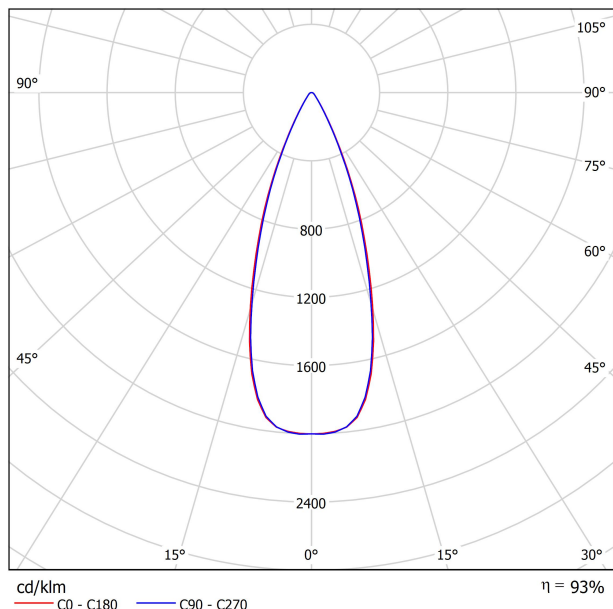

POLAR DIAGRAM