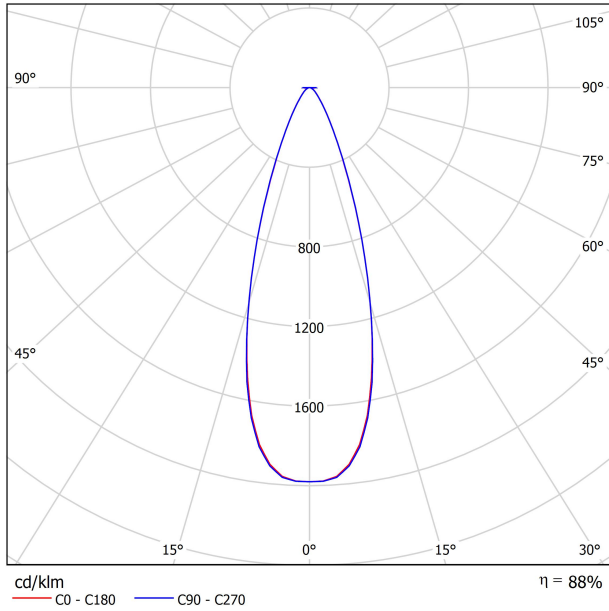

### DIMENSIONS

### LIGHT SOURCE

Lighting efficiency	88%
Delivered luminous flux	414 Lm
Light beam angle	34°

### LIGHTING FIXTURE | ELECTRICAL DATA

Environmental location	DAMP
Swivel angle	310°
Rotation angle	360°
Track type	Track 48V
Weight	0.25 lb   112 gr
Packaged weight	0.35 lb   160 gr
Packaging dimensions	7.48 x 5.71 x 0.94 in   190 x 145 x 24 mm
Materials	Aluminium - Polycarbonate

POLAR DIAGRAM

CONICAL DIAGRAM