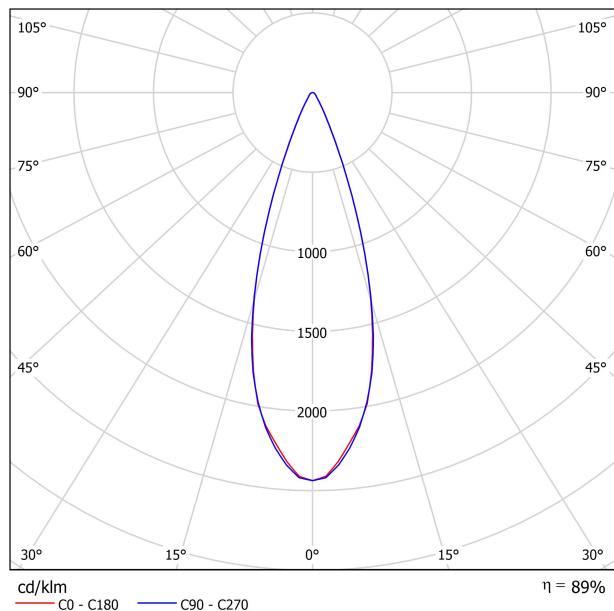

POLAR DIAGRAM