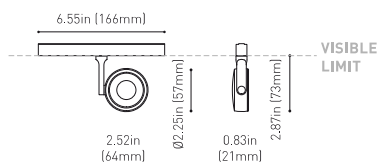

DIMENSIONS

ACCESORIES

TRACK 48V OPTIONS

AWARDS

PRODUCT

Name	SIX S 48V SHORT UL DIM 0/10V 34° 2700K NTW
Reference	U3330130NTW-S
Color	Textured black - White track
Category	Track Lights

LIGHT SOURCE

Type	LED
Gross luminous flux	1070 Lm
Color temperature	2700 K
Chromatic stability	MacAdam Step 2
Color Rendering Index	CRI>90
Power	9 W
Efficacy	119 Lm/W
LED lifespan	L80B10>60.000h

LIGHTING FIXTURE | PHOTOMETRIC DATA

Lighting efficiency	89%
Delivered luminous flux	952 Lm
Light beam angle	34°

LIGHTING FIXTURE | ELECTRICAL DATA

Power values of the system	8,50 W
Dimming	0-10V

OTHER DATA

Environmental location	DAMP
Swivel angle	310°
Rotation angle	360°
Track type	Track 48V
Weight	0.36 lb 164 gr
Packaged weight	0.46 lb 210 gr
Packaging dimensions	7.48x5.71x0.94 in 190x145x24 mm
Materials	Aluminium - Polycarbonate

Six 48V is a family of spotlights for low voltage tracklight applications that stands out for its lightness and elegance. Available in L, M, S, and XS, its body; disk looking, rounded shaped, encloses an innovative combination of reflector and lens. The combined action of both, allows Six to direct light rays with the maximum uniformity in a very small distance that, at the same time, has made possible its differential design-reduced and minimalist-. In addition, Six can be freely articulated due to its airy arm which allows the spotlight to be orientated in any direction.