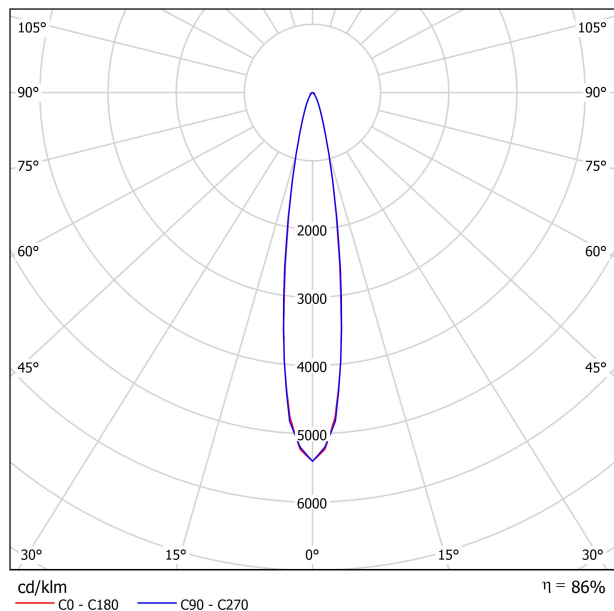

PRODUCT

| | |
|-----------------------|----------------|
| Type | LED |
| Gross luminous flux | 1070 Lm |
| Color temperature | 2700 K |
| Chromatic stability | MacAdam Step 2 |
| Color Rendering Index | CRI>90 |
| Power | 9 W |
| Efficacy | 119 Lm/W |
| LED lifespan | L80B10>60.000h |

LIGHT SOURCE

| | |
|-------------------------|--------|
| Lighting efficiency | 86% |
| Delivered luminous flux | 920 Lm |
| Light beam angle | 17° |

LIGHTING FIXTURE | PHOTOMETRIC DATA

LIGHTING FIXTURE | ELECTRICAL DATA

| | |
|----------------------------|--------|
| Power values of the system | 8,50 W |
| Dimming | 0-10V |

OTHER DATA

| | |
|------------------------|---|
| Environmental location | DAMP |
| Swivel angle | 310° |
| Rotation angle | 360° |
| Track type | Track 48V |
| Weight | 0.36 lb 164 gr |
| Packaged weight | 0.46 lb 210 gr |
| Packaging dimensions | 7.48 x 5.71 x 0.94 in 190 x 145 x 24 mm |
| Materials | Aluminium - Polycarbonate |

POLAR DIAGRAM

CONICAL DIAGRAM