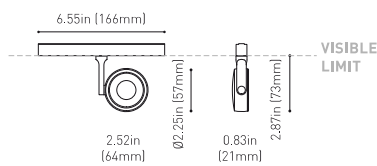

DIMENSIONS

ACCESSORIES

TRACK 48V OPTIONS

AWARDS

| | |
|-----------|---|
| Name | SIX S 48V SHORT UL DIM 0/10V 17° 2700K WT |
| Reference | U3330110WT-S |
| Color | Textured white |
| Category | Track Lights |

PRODUCT

| | |
|-----------------------|----------------|
| Type | LED |
| Gross luminous flux | 1070 Lm |
| Color temperature | 2700 K |
| Chromatic stability | MacAdam Step 2 |
| Color Rendering Index | CRI>90 |
| Power | 9 W |
| Efficacy | 119 Lm/W |
| LED lifespan | L80B10>60.000h |

LIGHT SOURCE

| | |
|-------------------------|--------|
| Lighting efficiency | 86% |
| Delivered luminous flux | 920 Lm |
| Light beam angle | 17° |

LIGHTING FIXTURE | PHOTOMETRIC DATA

LIGHTING FIXTURE | ELECTRICAL DATA

| | |
|----------------------------|--------|
| Power values of the system | 8,50 W |
| Dimming | 0-10V |

OTHER DATA

| | |
|------------------------|---|
| Environmental location | DAMP |
| Swivel angle | 310° |
| Rotation angle | 360° |
| Track type | Track 48V |
| Weight | 0.36 lb 164 gr |
| Packaged weight | 0.46 lb 210 gr |
| Packaging dimensions | 7.48 x 5.71 x 0.94 in 190 x 145 x 24 mm |
| Materials | Aluminium - Polycarbonate |