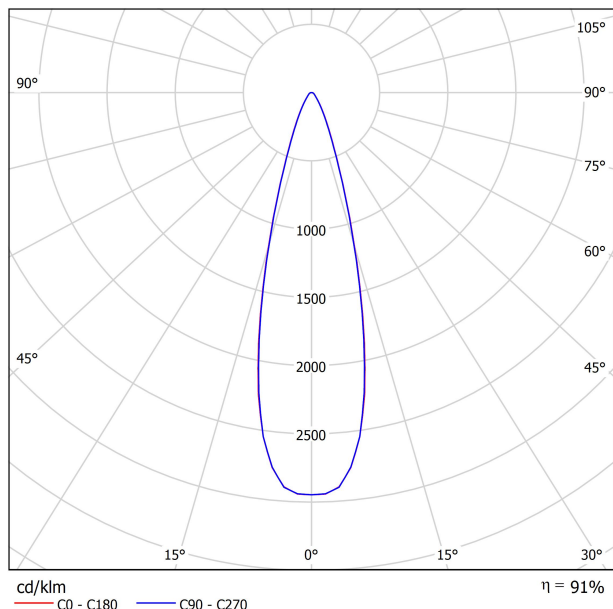

DIMENSIONS

ACCESORIES

TRACK 48V OPTIONS

AWARDS

Name	SIX M 48V SHORT UL DIM 0/10V 28° 3000K NTW
Reference	U3300121NTW-S
Color	Textured black - White track
Category	Track Lights

PRODUCT

Type	LED
Gross luminous flux	2130 Lm
Color temperature	3000 K
Chromatic stability	MacAdam Step 2
Color Rendering Index	CRI>90
Power	17 W
Efficacy	125 Lm/W
LED lifespan	L90B10>55.000h

LIGHT SOURCE

Lighting efficiency	91%
Delivered luminous flux	1938 Lm
Light beam angle	28°

LIGHTING FIXTURE | PHOTOMETRIC DATA

Power values of the system	18,00 W
Dimming	0-10V

LIGHTING FIXTURE | ELECTRICAL DATA

Environmental location	DAMP
Swivel angle	310°
Rotation angle	360°
Track type	Track 48V
Weight	0.67 lb 303 gr
Packaged weight	0.83 lb 375 gr
Packaging dimensions	7.40x6.50x2.09 in 188x165x53 mm
Materials	Aluminium - Polycarbonate

POLAR DIAGRAM

CONICAL DIAGRAM