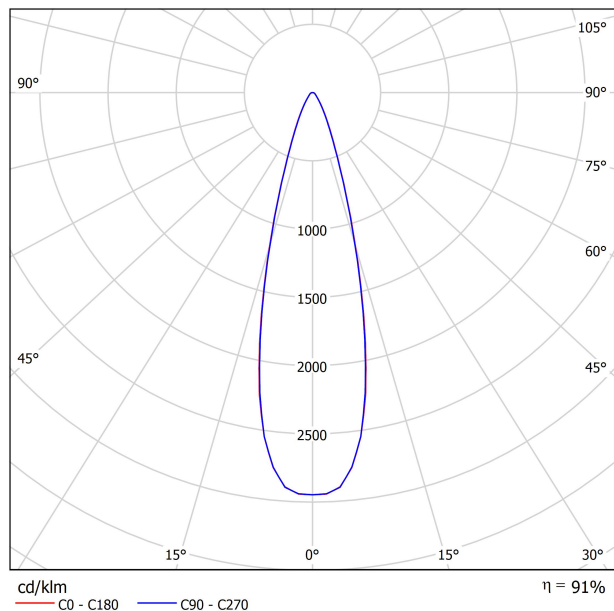

POLAR DIAGRAM