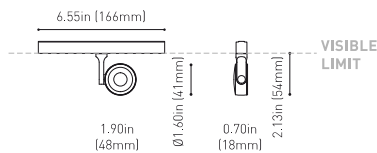

DIMENSIONS

ACCESSORIES

TRACK 48V OPTIONS

AWARDS

Name	SIX XS 48V SHORT UL DIM DALI 34° 3000K NT
Reference	U3350231NT-S
Color	Textured black
Category	Track Lights

PRODUCT

Type	LED
Gross luminous flux	500 Lm
Color temperature	3000 K
Chromatic stability	MacAdam Step 2
Color Rendering Index	CRI>90
Power	4.5 W
Efficacy	111 Lm/W
LED lifespan	L90B10>55.000h

LIGHT SOURCE

Lighting efficiency	88%
Delivered luminous flux	440 Lm
Light beam angle	34°

LIGHTING FIXTURE | PHOTOMETRIC DATA

Power values of the system	5,00 W
Dimming	DALI

LIGHTING FIXTURE | ELECTRICAL DATA

Environmental location	DAMP
Swivel angle	310°
Rotation angle	360°
Track type	Track 48V
Weight	0.25 lb 112 gr
Packaged weight	0.35 lb 160 gr
Packaging dimensions	7.48 x 5.71 x 0.94 in 190 x 145 x 24 mm
Materials	Aluminium - Polycarbonate

OTHER DATA

Six 48V is a family of spotlights for low voltage tracklight applications that stands out for its lightness and elegance. Available in L, M, S, and XS, its body; disk looking, rounded shaped, encloses an innovative combination of reflector and lens. The combined action of both, allows Six to direct light rays with the maximum uniformity in a very small distance that, at the same time, has made possible its differential design-reduced and minimalist-. In addition, Six can be freely articulated due to its airy arm which allows the spotlight to be orientated in any direction.