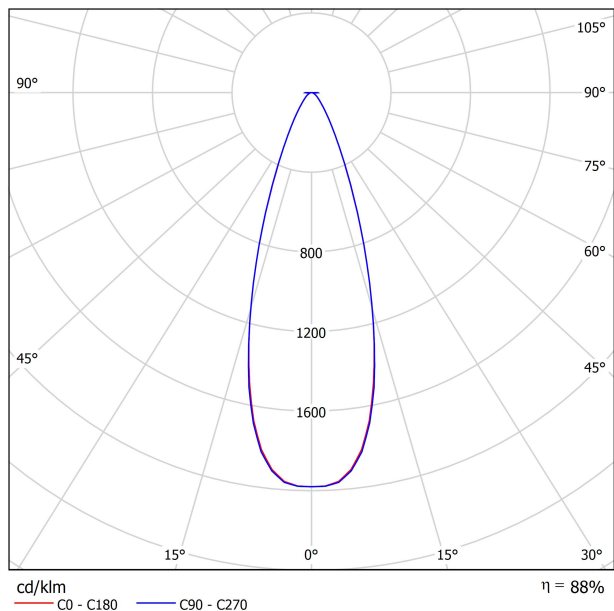

POLAR DIAGRAM