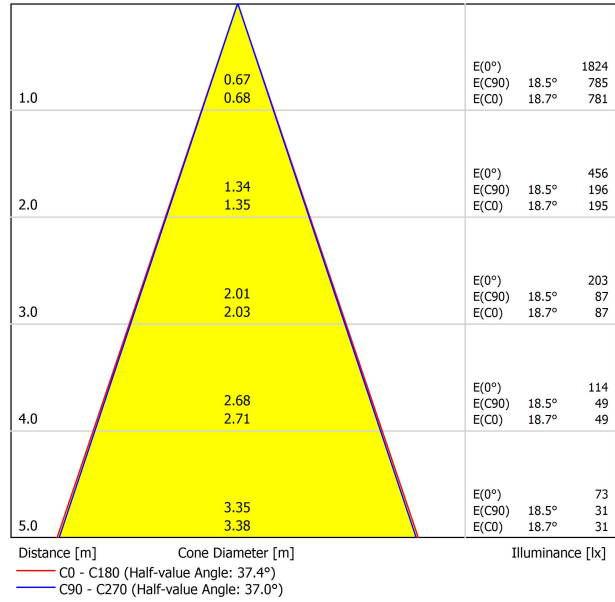

LIGHTING FIXTURE | PHOTOMETRIC DATA

Lighting efficiency	87%
Delivered luminous flux	740 Lm
Light beam angle	37°

LIGHTING FIXTURE | ELECTRICAL DATA

Power values of the system	7,60 W
Dimming	Dim options

OTHER DATA

POLAR DIAGRAM

CONICAL DIAGRAM

UGR

Glare Evaluation According to UGR											
ρ Ceiling	70	70	50	50	30	70	70	50	50	30	30
ρ Walls	50	30	50	30	30	50	30	50	30	30	30
ρ Floor	20	20	20	20	20	20	20	20	20	20	20
Room Size X Y		Viewing direction at right angles to lamp axis					Viewing direction parallel to lamp axis				
2H	2H	1.2	1.8	1.4	2.0	2.2	0.9	1.5	1.1	1.7	1.9
	3H	4.5	5.1	4.8	5.3	5.5	4.3	4.8	4.5	5.1	5.3
	4H	6.3	6.9	6.6	7.1	7.4	6.1	6.7	6.4	6.9	7.2
	6H	8.2	8.8	8.6	9.0	9.3	8.2	8.7	8.5	9.0	9.3
	8H	9.5	10.0	9.8	10.2	10.5	9.4	9.8	9.7	10.1	10.4
	12H	10.8	11.3	11.2	11.6	11.9	10.8	11.2	11.1	11.5	11.8
4H	2H	2.2	2.7	2.5	3.0	3.2	1.9	2.5	2.2	2.7	3.0
	3H	5.6	6.1	6.0	6.4	6.7	5.6	6.0	5.9	6.3	6.6
	4H	7.7	8.1	8.0	8.4	8.7	7.5	7.9	7.9	8.2	8.6
	6H	9.8	10.2	10.2	10.5	10.9	9.8	10.1	10.2	10.5	10.9
	8H	11.2	11.5	11.6	11.8	12.2	11.1	11.4	11.5	11.7	12.1
	12H	12.7	12.9	13.1	13.3	13.7	12.6	12.9	13.0	13.3	13.7
8H	4H	8.5	8.8	8.9	9.2	9.6	8.3	8.6	8.8	9.0	9.4
	6H	10.9	11.1	11.4	11.6	12.0	10.9	11.1	11.4	11.6	12.0
	8H	12.4	12.6	12.9	13.0	13.5	12.4	12.5	12.8	13.0	13.4
	12H	14.2	14.3	14.7	14.8	15.3	14.1	14.3	14.6	14.7	15.2
12H	4H	8.7	9.0	9.2	9.4	9.8	8.6	8.8	9.0	9.2	9.7
	6H	11.3	11.4	11.7	11.9	12.4	11.3	11.4	11.7	11.9	12.4
	8H	12.9	13.0	13.4	13.5	14.0	12.8	13.0	13.3	13.4	13.9
Variation of the observer position for the luminaire distances S											
S = 1.0H	+3.5 / -1.3					+3.6 / -1.3					
S = 1.5H	+6.0 / -1.6					+6.0 / -1.6					
S = 2.0H	+8.0 / -1.7					+8.0 / -1.9					
Standard table Correction Summand	---					---					
Corrected Glare Indices referring to 850lm Total Luminous Flux											