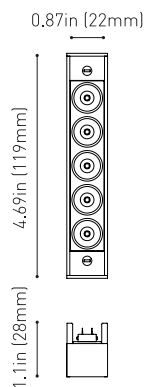

DIMENSIONS

ACCESORIES

AWARDS

reddot winner 2020
innovative product

reddot winner 2020
lighting design

Bronze Delta
ADI Awards 2020

WINNER
2020

archiproducts
DESIGN AWARDS
WINNER 2020

PRODUCT

Name	BLACK FOSTER MICRO 24V 5 UL 4000K N
Reference	U4152012N
Color	Matt black
Category	Track Lights

LIGHT SOURCE

Type	LED
Gross luminous flux	850 Lm
Color temperature	4000 K
Chromatic stability	MacAdam Step 3
Color Rendering Index	CRI>90
Power	7 W
Efficacy	121 Lm/W
LED lifespan	L90B10>60.000h

LIGHTING FIXTURE | PHOTOMETRIC DATA

Lighting efficiency	87%
Delivered luminous flux	740 Lm
Light beam angle	37°

LIGHTING FIXTURE | ELECTRICAL DATA

Power values of the system	7,60 W
Dimming	Dim options

OTHER DATA

Environmental location	DRY
Track type	Minimal Track
Weight	0.18 lb | 80 gr
Packaged weight	0.20 lb | 91.1 gr
Packaging dimensions	5.28x1.46x1.38 in | 134x37x35 mm
Materials	Aluminium / Acrylonitrile Butadiene Styrene

Black Foster Micro 24V for Minimal Track, the most compact downlight with "The Invisible Black" effect. This linear luminaire has an excellent control of the light beam whose rays do not bathe the luminaire and are channelled directly to the exterior without touching the screen. Furthermore, its reduced design enables an absolutely perfect installation of the modules into systems.