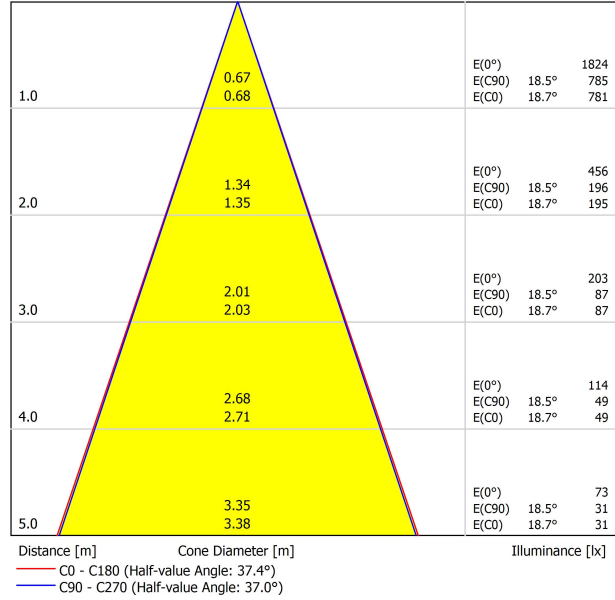

CONICAL DIAGRAM

UGR

Glare Evaluation According to UGR											
ρ Ceiling	70	70	50	50	30	70	70	50	50	30	30
ρ Walls	50	30	50	30	30	50	30	50	30	30	30
ρ Floor	20	20	20	20	20	20	20	20	20	20	20
Room Size X Y		Viewing direction at right angles to lamp axis					Viewing direction parallel to lamp axis				
2H	2H	1.2	1.8	1.4	2.0	2.2	0.9	1.5	1.1	1.7	1.9
	3H	4.5	5.1	4.8	5.3	5.5	4.3	4.8	4.5	5.1	5.3
	4H	6.3	6.9	6.6	7.1	7.4	6.1	6.7	6.4	6.9	7.2
	6H	8.2	8.8	8.6	9.0	9.3	8.2	8.7	8.5	9.0	9.3
	8H	9.5	10.0	9.8	10.2	10.5	9.4	9.8	9.7	10.1	10.4
	12H	10.8	11.3	11.2	11.6	11.9	10.8	11.2	11.1	11.5	11.8
4H	2H	2.2	2.7	2.5	3.0	3.2	1.9	2.5	2.2	2.7	3.0
	3H	5.6	6.1	6.0	6.4	6.7	5.6	6.0	5.9	6.3	6.6
	4H	7.7	8.1	8.0	8.4	8.7	7.5	7.9	7.9	8.2	8.6
	6H	9.8	10.2	10.2	10.5	10.9	9.8	10.1	10.2	10.5	10.9
	8H	11.2	11.5	11.6	11.8	12.2	11.1	11.4	11.5	11.7	12.1
	12H	12.7	12.9	13.1	13.3	13.7	12.6	12.9	13.0	13.3	13.7
8H	4H	8.5	8.8	8.9	9.2	9.6	8.3	8.6	8.8	9.0	9.4
	6H	10.9	11.1	11.4	11.6	12.0	10.9	11.1	11.4	11.6	12.0
	8H	12.4	12.6	12.9	13.0	13.5	12.4	12.5	12.8	13.0	13.4
	12H	14.2	14.3	14.7	14.8	15.3	14.1	14.3	14.6	14.7	15.2
12H	4H	8.7	9.0	9.2	9.4	9.8	8.6	8.8	9.0	9.2	9.7
	6H	11.3	11.4	11.7	11.9	12.4	11.3	11.4	11.7	11.9	12.4
	8H	12.9	13.0	13.4	13.5	14.0	12.8	13.0	13.3	13.4	13.9
Variation of the observer position for the luminaire distances S											
S = 1.0H	+3.5 / -1.3					+3.6 / -1.3					
S = 1.5H	+6.0 / -1.6					+6.0 / -1.6					
S = 2.0H	+8.0 / -1.7					+8.0 / -1.9					
Standard table Correction Summand	---					---					
Corrected Glare Indices referring to 850lm Total Luminous Flux