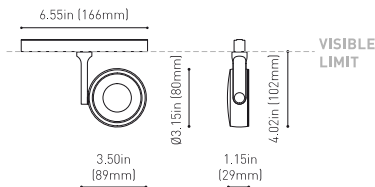

### DIMENSIONS

### AWARDS

Name	SIX M 48V SHORT UL DIM 0/10V 28° 3000K NT
Reference	U3300121NT-S
Color	Textured black
Category	Track Lights

### LIGHTING FIXTURE | PHOTOMETRIC DATA

Power values of the system	18,00 W
Dimming	0-10V

### LIGHTING FIXTURE | ELECTRICAL DATA

Environmental location	DAMP
Swivel angle	310°
Rotation angle	360°
Track type	Track 48V
Weight	0.67 lb   303 gr
Packaged weight	0.83 lb   375 gr
Packaging dimensions	7.40 x 6.50 x 2.09 in   188 x 165 x 53 mm
Materials	Aluminium - Polycarbonate