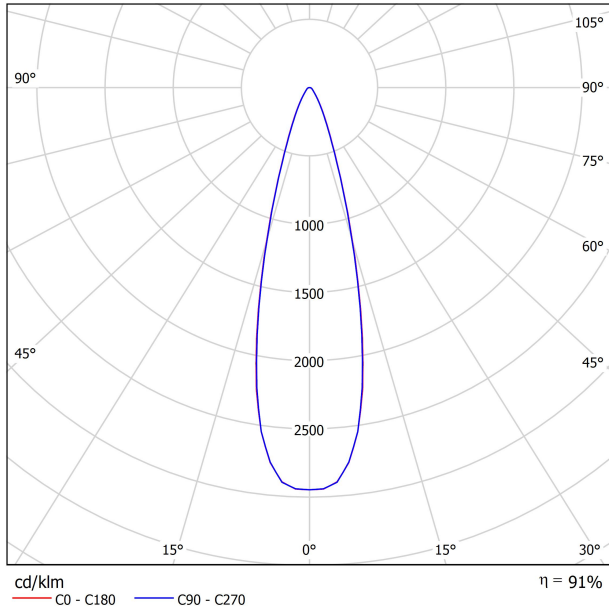

### LIGHT SOURCE

Lighting efficiency	91%
Delivered luminous flux	1966 Lm
Light beam angle	28°

### LIGHTING FIXTURE | ELECTRICAL DATA

Environmental location	DAMP
Swivel angle	310°
Rotation angle	360°
Track type	Track 48V
Weight	0.67 lb   303 gr
Packaged weight	0.83 lb   375 gr
Packaging dimensions	7.40 x 6.50 x 2.09 in   188 x 165 x 53 mm
Materials	Aluminium - Polycarbonate

POLAR DIAGRAM

CONICAL DIAGRAM