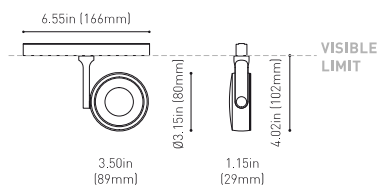

### DIMENSIONS

### AWARDS

Name	SIX M 48V SHORT UL DIM DALI 28° 4000K NT
Reference	U3300222NT-S
Color	Textured black
Category	Track Lights

### LIGHTING FIXTURE | PHOTOMETRIC DATA

Power values of the system	18,00 W
Dimming	DALI

### LIGHTING FIXTURE | ELECTRICAL DATA

Environmental location	DAMP
Swivel angle	310°
Rotation angle	360°
Track type	Track 48V
Weight	0.67 lb   303 gr
Packaged weight	0.83 lb   375 gr
Packaging dimensions	7.40 x 6.50 x 2.09 in   188 x 165 x 53 mm
Materials	Aluminium - Polycarbonate