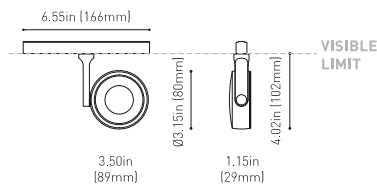

DIMENSIONS

ACCESORIES

TRACK 48V OPTIONS

AWARDS

Name	SIX M 48V SHORT UL DIM DALI 19° 3000K NTW
Reference	U3300211NTW-S
Color	Textured black - White track
Category	Track Lights

Type	LED
Gross luminous flux	2130 Lm
Color temperature	3000 K
Chromatic stability	MacAdam Step 2
Color Rendering Index	CRI>90
Power	17 W
Efficacy	125 Lm/W
LED lifespan	L90B10>55.000h

Lighting efficiency	93%
Delivered luminous flux	1981 Lm
Light beam angle	19°

Power values of the system	18,00 W
Dimming	DALI

Environmental location	DAMP
Swivel angle	310°
Rotation angle	360°
Track type	Track 48V
Weight	0.67 lb 303 gr
Packaged weight	0.83 lb 375 gr
Packaging dimensions	7.40x6.50x2.09 in 188x165x53 mm
Materials	Aluminium - Polycarbonate

PRODUCT

LIGHT SOURCE

LIGHTING FIXTURE | PHOTOMETRIC DATA

LIGHTING FIXTURE | ELECTRICAL DATA

OTHER DATA

Six 48V is a family of spotlights for low voltage tracklight applications that stands out for its lightness and elegance. Available in L, M, S, and XS, its body; disk looking, rounded shaped, encloses an innovative combination of reflector and lens. The combined action of both, allows Six to direct light rays with the maximum uniformity in a very small distance that, at the same time, has made possible its differential design-reduced and minimalist-. In addition, Six can be freely articulated due to its airy arm which allows the spotlight to be orientated in any direction.