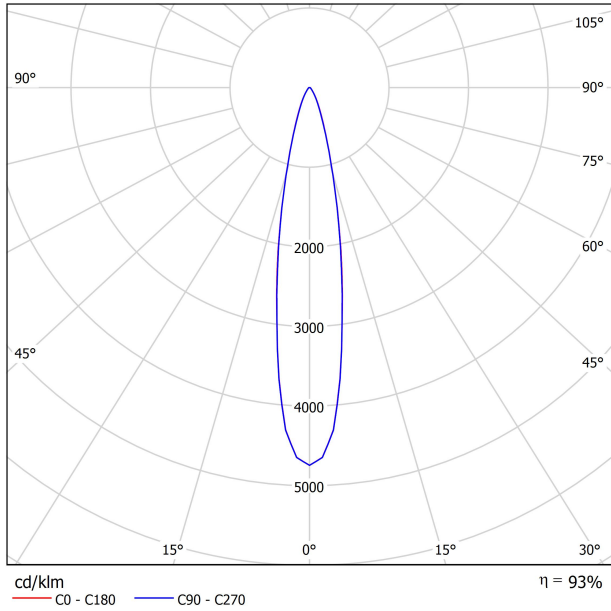

DIMENSIONS

ACCESORIES

TRACK 48V OPTIONS

AWARDS

Name	SIX M 48V SHORT UL DIM DALI 19° 3000K NTW
Reference	U3300211NTW-S
Color	Textured black - White track
Category	Track Lights

Type	LED
Gross luminous flux	2130 Lm
Color temperature	3000 K
Chromatic stability	MacAdam Step 2
Color Rendering Index	CRI>90
Power	17 W
Efficacy	125 Lm/W
LED lifespan	L90B10>55.000h

Lighting efficiency	93%
Delivered luminous flux	1981 Lm
Light beam angle	19°

Power values of the system	18,00 W
Dimming	DALI

Environmental location	DAMP
Swivel angle	310°
Rotation angle	360°
Track type	Track 48V
Weight	0.67 lb 303 gr
Packaged weight	0.83 lb 375 gr
Packaging dimensions	7.40x6.50x2.09 in 188x165x53 mm
Materials	Aluminium - Polycarbonate

PRODUCT

LIGHT SOURCE

LIGHTING FIXTURE | PHOTOMETRIC DATA

LIGHTING FIXTURE | ELECTRICAL DATA

OTHER DATA

Six 48V is a family of spotlights for low voltage tracklight applications that stands out for its lightness and elegance. Available in L, M, S, and XS, its body; disk looking, rounded shaped, encloses an innovative combination of reflector and lens. The combined action of both, allows Six to direct light rays with the maximum uniformity in a very small distance that, at the same time, has made possible its differential design-reduced and minimalist-. In addition, Six can be freely articulated due to its airy arm which allows the spotlight to be orientated in any direction.

POLAR DIAGRAM

CONICAL DIAGRAM