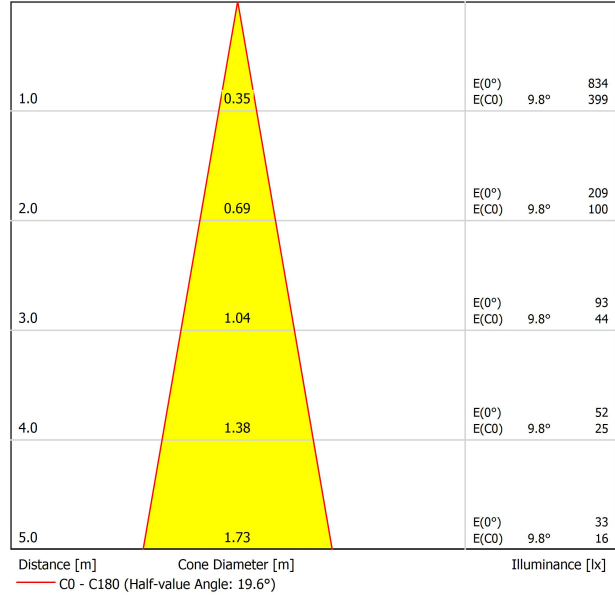

## LIGHT SOURCE

Type LED

Gross luminous flux 190 Lm

Color temperature 2700 K

Chromatic stability MacAdam Step 3

Color Rendering Index CRI>90

Power 2.1 W

Efficacy 90 Lm/W

## LIGHTING FIXTURE | PHOTOMETRIC DATA

Lighting efficiency 90%

Delivered luminous flux 171 Lm

Light beam angle 19°

POLAR DIAGRAM

CONICAL DIAGRAM

UGR

Glare Evaluation According to UGR											
Room Size		Viewing direction at right angles to lamp axis					Viewing direction parallel to lamp axis				
X	Y	70	70	50	50	30	70	70	50	50	30
ρ Ceiling		70	70	50	50	30	70	70	50	50	30
ρ Walls		50	30	50	30	30	50	30	50	30	30
ρ Floor		20	20	20	20	20	20	20	20	20	20
2H	2H	-1.2	-0.6	-1.0	-0.4	-0.2	-1.2	-0.6	-1.0	-0.4	-0.2
	3H	2.7	3.2	2.9	3.5	3.7	2.7	3.2	2.9	3.5	3.7
	4H	5.1	5.6	5.4	5.9	6.1	5.1	5.6	5.4	5.9	6.1
	6H	6.8	7.3	7.1	7.6	7.9	6.8	7.3	7.1	7.6	7.9
	8H	8.0	8.5	8.4	8.8	9.1	8.0	8.5	8.4	8.8	9.1
	12H	9.4	9.8	9.7	10.1	10.5	9.4	9.8	9.7	10.1	10.5
4H	2H	0.4	1.0	0.7	1.2	1.5	0.4	1.0	0.7	1.2	1.5
	3H	4.2	4.6	4.5	4.9	5.2	4.2	4.6	4.5	4.9	5.2
	4H	6.6	7.0	7.0	7.3	7.7	6.6	7.0	7.0	7.3	7.7
	6H	8.5	8.8	8.9	9.2	9.6	8.5	8.8	8.9	9.2	9.6
	8H	9.8	10.1	10.2	10.5	10.9	9.8	10.1	10.2	10.5	10.9
	12H	11.3	11.5	11.7	11.9	12.3	11.3	11.5	11.7	11.9	12.3
8H	4H	7.3	7.6	7.7	8.0	8.4	7.3	7.6	7.7	8.0	8.4
	6H	9.5	9.7	9.9	10.1	10.6	9.5	9.7	9.9	10.1	10.6
	8H	11.1	11.3	11.6	11.7	12.2	11.1	11.3	11.6	11.7	12.2
	12H	12.7	12.9	13.2	13.3	13.8	12.7	12.9	13.2	13.3	13.8
12H	4H	7.5	7.8	7.9	8.2	8.6	7.5	7.8	7.9	8.2	8.6
	6H	9.9	10.0	10.3	10.5	11.0	9.9	10.0	10.3	10.5	11.0
	8H	11.6	11.7	12.1	12.2	12.7	11.6	11.7	12.1	12.2	12.7
Variation of the observer position for the luminaire distances S											
S = 1.0H		+0.1 / -0.2					+0.1 / -0.2				
S = 1.5H		+0.3 / -0.3					+0.3 / -0.3				
S = 2.0H		+0.6 / -0.5					+0.6 / -0.5				
Standard table Correction Summand		---					---				
Corrected Glare Indices referring to 190lm Total Luminous Flux											