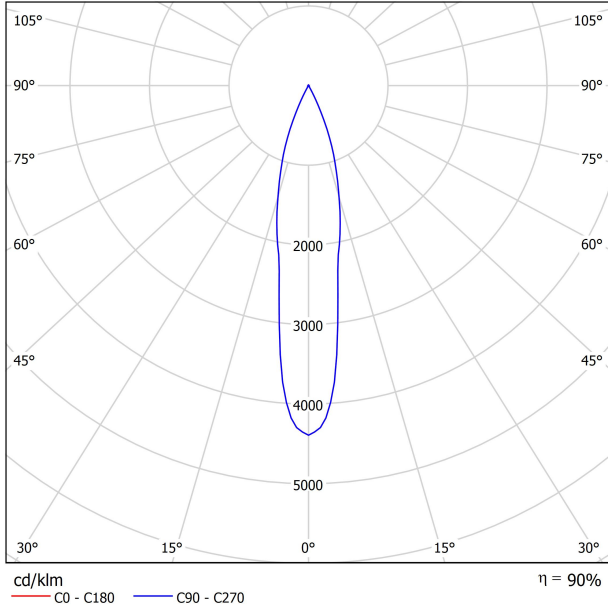

## LIGHTING FIXTURE | PHOTOMETRIC DATA

Lighting efficiency 90%

Delivered luminous flux 171 Lm

Light beam angle 19°

POLAR DIAGRAM

CONICAL DIAGRAM

UGR

Glare Evaluation According to UGR											
Room Size		Viewing direction at right angles to lamp axis					Viewing direction parallel to lamp axis				
X	Y	70	70	50	50	30	70	70	50	50	30
ρ Ceiling		70	70	50	50	30	70	70	50	50	30
ρ Walls		50	30	50	30	30	50	30	50	30	30
ρ Floor		20	20	20	20	20	20	20	20	20	20
2H	2H	-1.2	-0.6	-1.0	-0.4	-0.2	-1.2	-0.6	-1.0	-0.4	-0.2
	3H	2.7	3.2	2.9	3.5	3.7	2.7	3.2	2.9	3.5	3.7
	4H	5.1	5.6	5.4	5.9	6.1	5.1	5.6	5.4	5.9	6.1
	6H	6.8	7.3	7.1	7.6	7.9	6.8	7.3	7.1	7.6	7.9
	8H	8.0	8.5	8.4	8.8	9.1	8.0	8.5	8.4	8.8	9.1
	12H	9.4	9.8	9.7	10.1	10.5	9.4	9.8	9.7	10.1	10.5
4H	2H	0.4	1.0	0.7	1.2	1.5	0.4	1.0	0.7	1.2	1.5
	3H	4.2	4.6	4.5	4.9	5.2	4.2	4.6	4.5	4.9	5.2
	4H	6.6	7.0	7.0	7.3	7.7	6.6	7.0	7.0	7.3	7.7
	6H	8.5	8.8	8.9	9.2	9.6	8.5	8.8	8.9	9.2	9.6
	8H	9.8	10.1	10.2	10.5	10.9	9.8	10.1	10.2	10.5	10.9
	12H	11.3	11.5	11.7	11.9	12.3	11.3	11.5	11.7	11.9	12.3
8H	4H	7.3	7.6	7.7	8.0	8.4	7.3	7.6	7.7	8.0	8.4
	6H	9.5	9.7	9.9	10.1	10.6	9.5	9.7	9.9	10.1	10.6
	8H	11.1	11.3	11.6	11.7	12.2	11.1	11.3	11.6	11.7	12.2
	12H	12.7	12.9	13.2	13.3	13.8	12.7	12.9	13.2	13.3	13.8
12H	4H	7.5	7.8	7.9	8.2	8.6	7.5	7.8	7.9	8.2	8.6
	6H	9.9	10.0	10.3	10.5	11.0	9.9	10.0	10.3	10.5	11.0
	8H	11.6	11.7	12.1	12.2	12.7	11.6	11.7	12.1	12.2	12.7
Variation of the observer position for the luminaire distances S											
S = 1.0H		+0.1 / -0.2					+0.1 / -0.2				
S = 1.5H		+0.3 / -0.3					+0.3 / -0.3				
S = 2.0H		+0.6 / -0.5					+0.6 / -0.5				
Standard table Correction Summand		---					---				
Corrected Glare Indices referring to 190lm Total Luminous Flux											