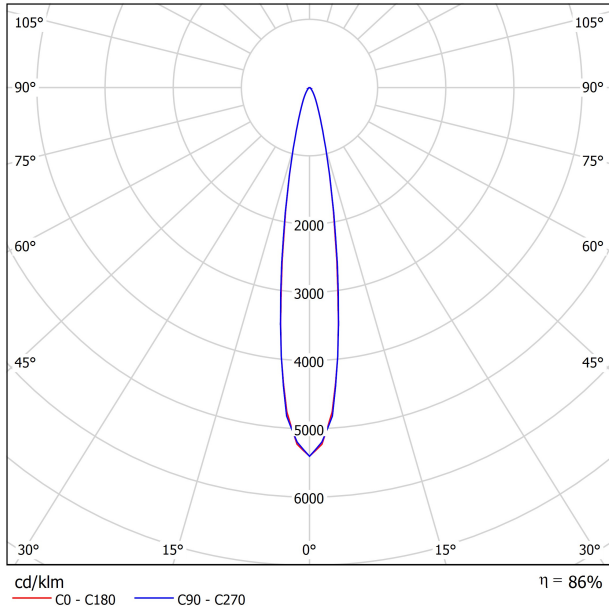

POLAR DIAGRAM