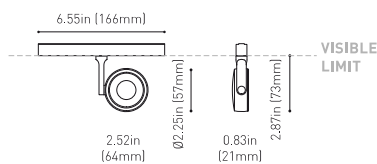

### DIMENSIONS

### OTHER DATA

Environmental location	DAMP
Swivel angle	310°
Rotation angle	360°
Track type	Track 48V
Weight	0.36 lb   164 gr
Packaged weight	0.46 lb   210 gr
Packaging dimensions	7.48 x 5.71 x 0.94 in   190 x 145 x 24 mm
Materials	Aluminium - Polycarbonate