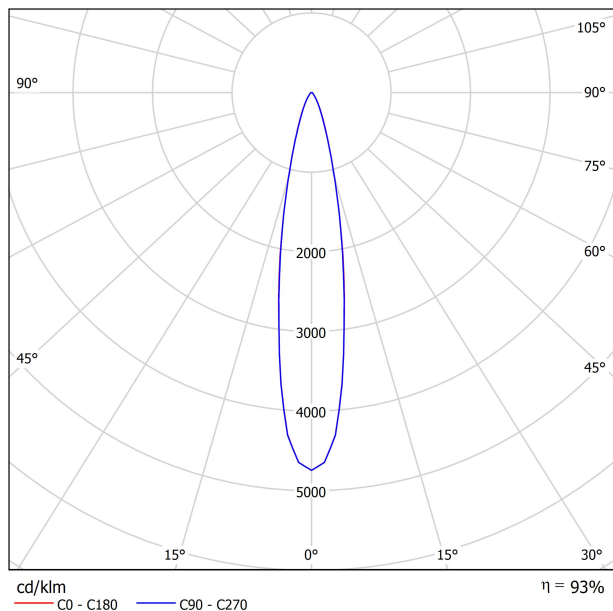

DIMENSIONS

ACCESORIES

TRACK 48V OPTIONS

AWARDS

Name	SIX M 48V SHORT UL DIM 0/10V 19° 4000K WT
Reference	U3300112WT-S
Color	Textured white
Category	Track Lights

Type	LED
Gross luminous flux	2160 Lm
Color temperature	4000 K
Chromatic stability	MacAdam Step 2
Color Rendering Index	CRI>90
Power	17 W
Efficacy	127 Lm/W
LED lifespan	L90B10>55.000h

Lighting efficiency	93%
Delivered luminous flux	2009 Lm
Light beam angle	19°

Power values of the system	18,00 W
Dimming	0-10V

Environmental location	DAMP
Swivel angle	310°
Rotation angle	360°
Track type	Track 48V
Weight	0.67 lb 303 gr
Packaged weight	0.83 lb 375 gr
Packaging dimensions	7.40 x 6.50 x 2.09 in 188 x 165 x 53 mm
Materials	Aluminium - Polycarbonate

POLAR DIAGRAM

CONICAL DIAGRAM