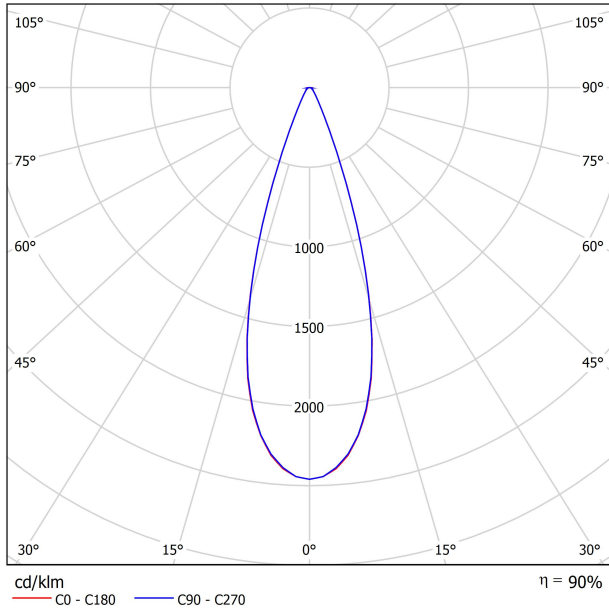

POLAR DIAGRAM