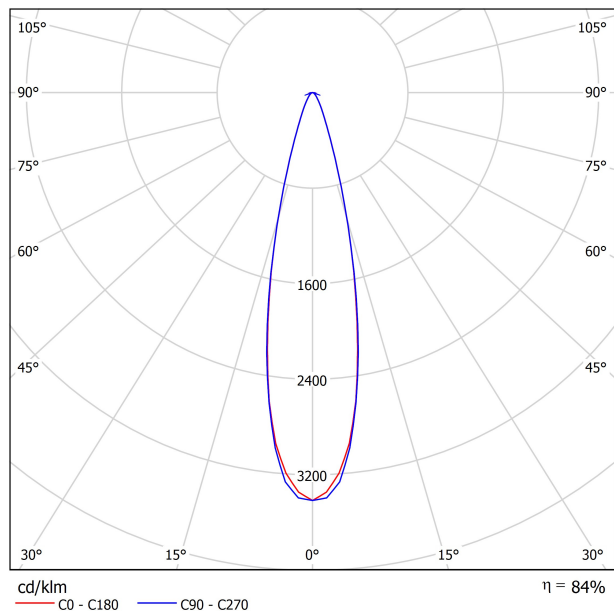

LIGHT SOURCE

| | |
|-----------------------|----------------|
| Type | LED |
| Gross luminous flux | 1140 Lm |
| Color temperature | 3000 K |
| Chromatic stability | MacAdam Step 2 |
| Color Rendering Index | CRI>90 |
| Power | 9 W |
| Efficacy | 127 Lm/W |
| LED lifespan | L80B10>60.000h |

LIGHTING FIXTURE | PHOTOMETRIC DATA

| | |
|-------------------------|--------|
| Lighting efficiency | 84% |
| Delivered luminous flux | 958 Lm |
| Light beam angle | 24° |

LIGHTING FIXTURE | ELECTRICAL DATA

| | |
|----------------------------|--------|
| Power values of the system | 8,50 W |
| Dimming | 0-10V |

OTHER DATA

| | |
|------------------------|---|
| Environmental location | DAMP |
| Swivel angle | 310° |
| Rotation angle | 360° |
| Track type | Track 48V |
| Weight | 0.36 lb 164 gr |
| Packaged weight | 0.46 lb 210 gr |
| Packaging dimensions | 7.48 x 5.71 x 0.94 in 190 x 145 x 24 mm |
| Materials | Aluminium - Polycarbonate |

POLAR DIAGRAM

CONICAL DIAGRAM