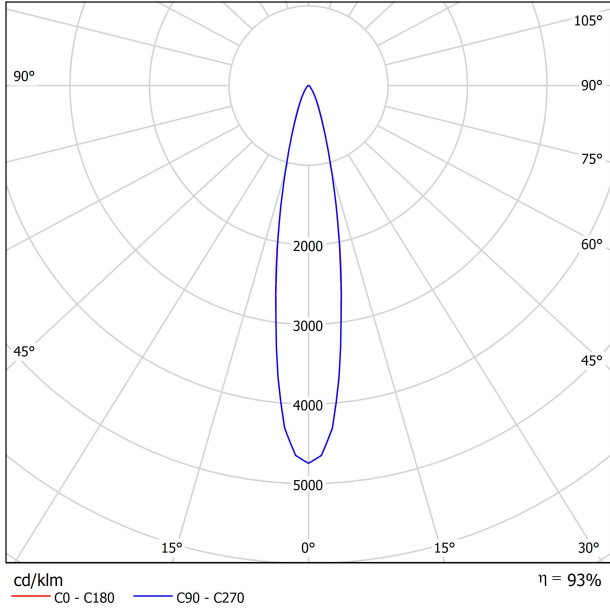

### PRODUCT

Type	LED
Gross luminous flux	2160 Lm
Color temperature	4000 K
Chromatic stability	MacAdam Step 2
Color Rendering Index	CRI>90
Power	17 W
Efficacy	127 Lm/W
LED lifespan	L90B10>55.000h

### LIGHT SOURCE

Lighting efficiency	93%
Delivered luminous flux	2009 Lm
Light beam angle	19°

### LIGHTING FIXTURE | ELECTRICAL DATA

Environmental location	DAMP
Swivel angle	310°
Rotation angle	360°
Track type	Track 48V
Weight	0.67 lb   303 gr
Packaged weight	0.83 lb   375 gr
Packaging dimensions	7.40 x 6.50 x 2.09 in   188 x 165 x 53 mm
Materials	Aluminium - Polycarbonate

POLAR DIAGRAM

CONICAL DIAGRAM