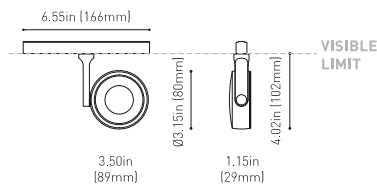

### DIMENSIONS

### AWARDS

Name	SIX M 48V SHORT UL DIM 0/10V 19° 4000K NT
Reference	U3300112NT-S
Color	Textured black
Category	Track Lights

### LIGHTING FIXTURE | PHOTOMETRIC DATA

Power values of the system	18,00 W
Dimming	0-10V

### LIGHTING FIXTURE | ELECTRICAL DATA

Environmental location	DAMP
Swivel angle	310°
Rotation angle	360°
Track type	Track 48V
Weight	0.67 lb   303 gr
Packaged weight	0.83 lb   375 gr
Packaging dimensions	7.40 x 6.50 x 2.09 in   188 x 165 x 53 mm
Materials	Aluminium - Polycarbonate