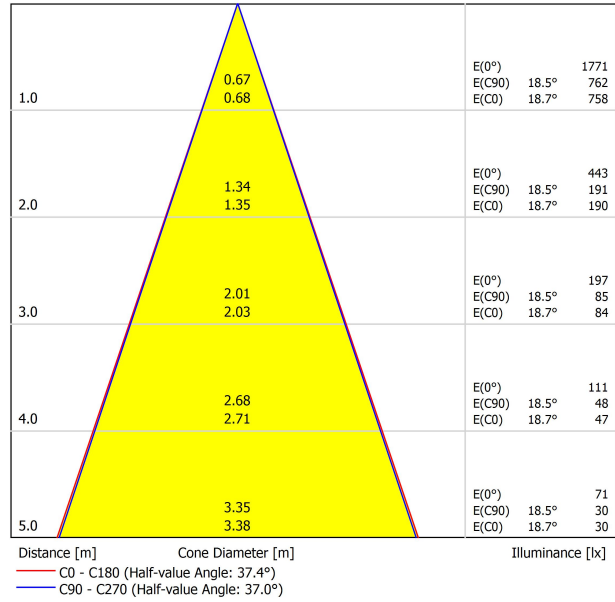

LIGHTING FIXTURE | PHOTOMETRIC DATA

Lighting efficiency	87%
Delivered luminous flux	718 Lm
Light beam angle	37°

LIGHTING FIXTURE | ELECTRICAL DATA

Power values of the system	7,60 W
Dimming	Dim options

OTHER DATA

POLAR DIAGRAM

CONICAL DIAGRAM

UGR

Glare Evaluation According to UGR											
ρ Ceiling		70	70	50	50	30	70	70	50	50	30
ρ Walls		50	30	50	30	30	50	30	50	30	30
ρ Floor		20	20	20	20	20	20	20	20	20	20
Room Size X Y		Viewing direction at right angles to lamp axis					Viewing direction parallel to lamp axis				
2H	2H	11.8	12.4	12.0	12.6	12.8	11.8	12.5	12.1	12.7	12.9
	3H	11.9	12.4	12.1	12.7	12.9	11.9	12.5	12.2	12.7	13.0
	4H	12.1	12.6	12.4	12.9	13.1	12.1	12.7	12.4	12.9	13.2
	6H	12.5	13.0	12.8	13.2	13.5	12.5	13.0	12.8	13.3	13.6
	8H	12.8	13.3	13.2	13.6	13.9	12.9	13.3	13.2	13.6	13.9
	12H	13.4	13.8	13.7	14.1	14.4	13.4	13.9	13.7	14.2	14.5
4H	2H	11.6	12.2	11.9	12.4	12.7	11.7	12.2	12.0	12.5	12.8
	3H	11.9	12.3	12.2	12.6	12.9	11.9	12.4	12.3	12.7	13.0
	4H	12.2	12.6	12.6	13.0	13.3	12.3	12.6	12.6	13.0	13.3
	6H	12.9	13.2	13.3	13.6	13.9	13.0	13.3	13.4	13.6	14.0
	8H	13.5	13.7	13.9	14.1	14.5	13.5	13.8	13.9	14.1	14.5
	12H	14.3	14.5	14.7	14.9	15.4	14.3	14.5	14.7	14.9	15.4
8H	4H	12.4	12.7	12.8	13.1	13.5	12.4	12.7	12.8	13.1	13.5
	6H	13.3	13.5	13.8	13.9	14.4	13.4	13.6	13.8	14.0	14.4
	8H	14.1	14.3	14.6	14.7	15.2	14.1	14.3	14.6	14.7	15.2
	12H	15.2	15.4	15.7	15.8	16.3	15.2	15.4	15.7	15.8	16.3
12H	4H	12.4	12.7	12.9	13.1	13.5	12.5	12.7	12.9	13.1	13.5
	6H	13.5	13.6	13.9	14.1	14.5	13.5	13.7	14.0	14.1	14.6
	8H	14.4	14.5	14.8	15.0	15.5	14.4	14.5	14.9	15.0	15.5
Variation of the observer position for the luminaire distances S											
S = 1.0H		+3.5 / -1.3					+3.6 / -1.3				
S = 1.5H		+6.0 / -1.6					+6.0 / -1.6				
S = 2.0H		+8.0 / -1.7					+8.0 / -1.9				
Standard table Correction Summand		---					---				
Corrected Glare Indices referring to 825lm Total Luminous Flux											