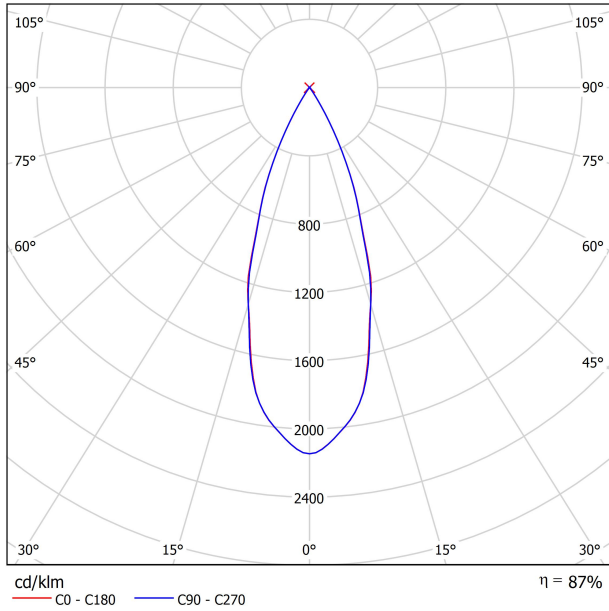

LIGHTING FIXTURE | PHOTOMETRIC DATA

Lighting efficiency	87%
Delivered luminous flux	718 Lm
Light beam angle	37°

LIGHTING FIXTURE | ELECTRICAL DATA

Power values of the system	7,60 W
Dimming	Dim options

OTHER DATA

POLAR DIAGRAM

CONICAL DIAGRAM

UGR

Glare Evaluation According to UGR											
ρ Ceiling		70	70	50	50	30	70	70	50	50	30
ρ Walls		50	30	50	30	30	50	30	50	30	30
ρ Floor		20	20	20	20	20	20	20	20	20	20
Room Size X Y		Viewing direction at right angles to lamp axis					Viewing direction parallel to lamp axis				
2H	2H	11.8	12.4	12.0	12.6	12.8	11.8	12.5	12.1	12.7	12.9
	3H	11.9	12.4	12.1	12.7	12.9	11.9	12.5	12.2	12.7	13.0
	4H	12.1	12.6	12.4	12.9	13.1	12.1	12.7	12.4	12.9	13.2
	6H	12.5	13.0	12.8	13.2	13.5	12.5	13.0	12.8	13.3	13.6
	8H	12.8	13.3	13.2	13.6	13.9	12.9	13.3	13.2	13.6	13.9
	12H	13.4	13.8	13.7	14.1	14.4	13.4	13.9	13.7	14.2	14.5
4H	2H	11.6	12.2	11.9	12.4	12.7	11.7	12.2	12.0	12.5	12.8
	3H	11.9	12.3	12.2	12.6	12.9	11.9	12.4	12.3	12.7	13.0
	4H	12.2	12.6	12.6	13.0	13.3	12.3	12.6	12.6	13.0	13.3
	6H	12.9	13.2	13.3	13.6	13.9	13.0	13.3	13.4	13.6	14.0
	8H	13.5	13.7	13.9	14.1	14.5	13.5	13.8	13.9	14.1	14.5
	12H	14.3	14.5	14.7	14.9	15.4	14.3	14.5	14.7	14.9	15.4
8H	4H	12.4	12.7	12.8	13.1	13.5	12.4	12.7	12.8	13.1	13.5
	6H	13.3	13.5	13.8	13.9	14.4	13.4	13.6	13.8	14.0	14.4
	8H	14.1	14.3	14.6	14.7	15.2	14.1	14.3	14.6	14.7	15.2
	12H	15.2	15.4	15.7	15.8	16.3	15.2	15.4	15.7	15.8	16.3
12H	4H	12.4	12.7	12.9	13.1	13.5	12.5	12.7	12.9	13.1	13.5
	6H	13.5	13.6	13.9	14.1	14.5	13.5	13.7	14.0	14.1	14.6
	8H	14.4	14.5	14.8	15.0	15.5	14.4	14.5	14.9	15.0	15.5
Variation of the observer position for the luminaire distances S											
S = 1.0H		+3.5 / -1.3					+3.6 / -1.3				
S = 1.5H		+6.0 / -1.6					+6.0 / -1.6				
S = 2.0H		+8.0 / -1.7					+8.0 / -1.9				
Standard table Correction Summand		---					---				
Corrected Glare Indices referring to 825lm Total Luminous Flux											