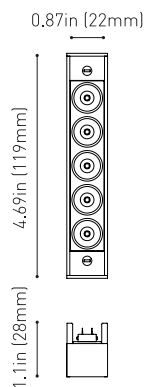

DIMENSIONS

ACCESORIES

AWARDS

reddot winner 2020
innovative product

reddot winner 2020
lighting design

Bronze Delta
ADI Awards 2020

WINNER
2020

archiproducts
DESIGN AWARDS
WINNER 2020

PRODUCT

Name	BLACK FOSTER MICRO 24V 5 UL 3500K N
Reference	U4152013N
Color	Matt black
Category	Track Lights

LIGHT SOURCE

Type	LED
Gross luminous flux	825 Lm
Color temperature	3500 K
Chromatic stability	MacAdam Step 3
Color Rendering Index	CRI>90
Power	7 W
Efficacy	114 Lm/W
LED lifespan	L90B10>60.000h

LIGHTING FIXTURE | PHOTOMETRIC DATA

Lighting efficiency	87%
Delivered luminous flux	718 Lm
Light beam angle	37°

LIGHTING FIXTURE | ELECTRICAL DATA

Power values of the system	7,60 W
Dimming	Dim options

OTHER DATA

Environmental location	DRY
Track type	Minimal Track
Weight	0.18 lb | 80 gr
Packaged weight	0.20 lb | 91.1 gr
Packaging dimensions	5.28x1.46x1.38 in | 134x37x35 mm
Materials	Aluminium / Acrylonitrile Butadiene Styrene

Black Foster Micro 24V for Minimal Track, the most compact downlight with "The Invisible Black" effect. This linear luminaire has an excellent control of the light beam whose rays do not bathe the luminaire and are channelled directly to the exterior without touching the screen. Furthermore, its reduced design enables an absolutely perfect installation of the modules into systems.