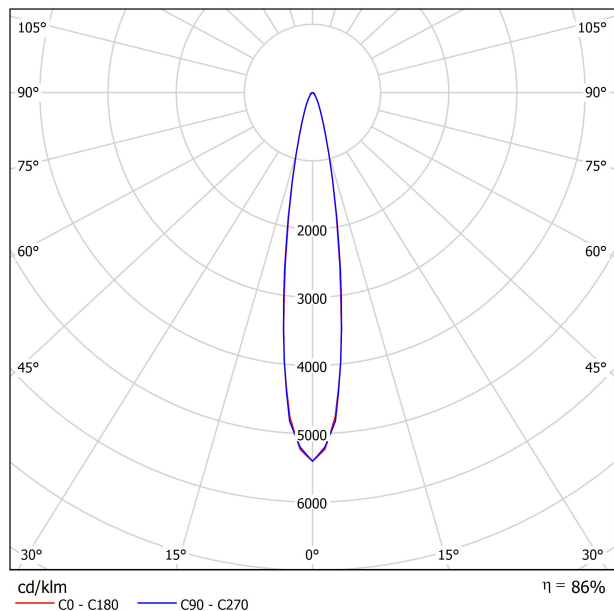

PRODUCT

| | |
|-----------------------|----------------|
| Type | LED |
| Gross luminous flux | 1140 Lm |
| Color temperature | 3000 K |
| Chromatic stability | MacAdam Step 2 |
| Color Rendering Index | CRI>90 |
| Power | 9 W |
| Efficacy | 127 Lm/W |
| LED lifespan | L80B10>60.000h |

LIGHT SOURCE

| | |
|-------------------------|--------|
| Lighting efficiency | 86% |
| Delivered luminous flux | 980 Lm |
| Light beam angle | 17° |

LIGHTING FIXTURE | PHOTOMETRIC DATA

LIGHTING FIXTURE | ELECTRICAL DATA

| | |
|----------------------------|--------|
| Power values of the system | 8,50 W |
| Dimming | 0-10V |

OTHER DATA

| | |
|------------------------|-----------------------------------|
| Environmental location | DAMP |
| Swivel angle | 310° |
| Rotation angle | 360° |
| Track type | Track 48V |
| Weight | 0.36 lb 164 gr |
| Packaged weight | 0.46 lb 210 gr |
| Packaging dimensions | 7.48x5.71x0.94 in 190x145x24 mm |
| Materials | Aluminium - Polycarbonate |

POLAR DIAGRAM

CONICAL DIAGRAM