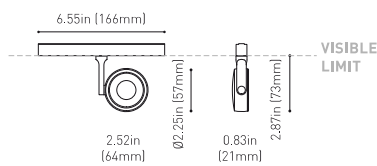

DIMENSIONS

ACCESORIES

TRACK 48V OPTIONS

AWARDS

Name	SIX S 48V SHORT UL DIM DALI 34° 2700K NTW
Reference	U3330230NTW-S
Color	Textured black - White track
Category	Track Lights

PRODUCT

Type	LED
Gross luminous flux	1070 Lm
Color temperature	2700 K
Chromatic stability	MacAdam Step 2
Color Rendering Index	CRI>90
Power	9 W
Efficacy	119 Lm/W
LED lifespan	L80B10>60.000h

LIGHT SOURCE

Lighting efficiency	89%
Delivered luminous flux	952 Lm
Light beam angle	34°

LIGHTING FIXTURE | PHOTOMETRIC DATA

LIGHTING FIXTURE | ELECTRICAL DATA

Power values of the system	8,50 W
Dimming	DALI

OTHER DATA

Environmental location	DAMP
Swivel angle	310°
Rotation angle	360°
Track type	Track 48V
Weight	0.36 lb 164 gr
Packaged weight	0.46 lb 210 gr
Packaging dimensions	7.48x5.71x0.94 in 190x145x24 mm
Materials	Aluminium - Polycarbonate

Six 48V is a family of spotlights for low voltage tracklight applications that stands out for its lightness and elegance. Available in L, M, S, and XS, its body; disk looking, rounded shaped, encloses an innovative combination of reflector and lens. The combined action of both, allows Six to direct light rays with the maximum uniformity in a very small distance that, at the same time, has made possible its differential design-reduced and minimalist-. In addition, Six can be freely articulated due to its airy arm which allows the spotlight to be orientated in any direction.