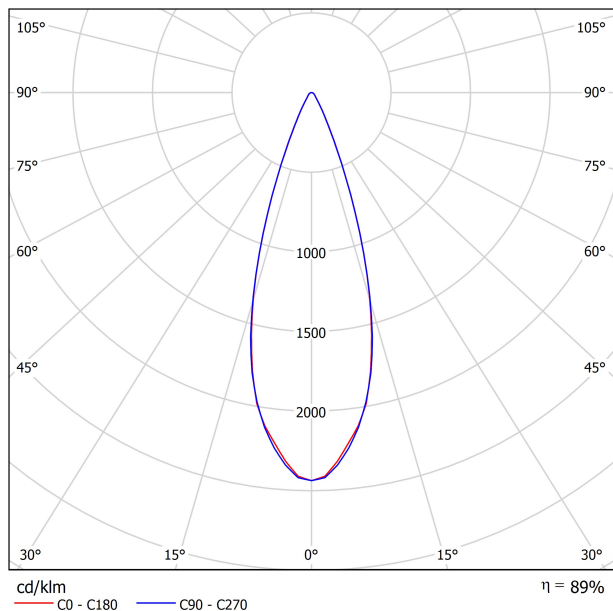

POLAR DIAGRAM