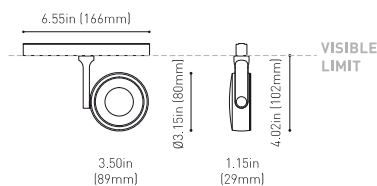

DIMENSIONS

ACCESORIES

TRACK 48V OPTIONS

AWARDS

Name	SIX M 48V SHORT UL DIM DALI 28° 2700K WTW
Reference	U3300220WTW-S
Color	Textured white - White track
Category	Track Lights

Type	LED
Gross luminous flux	2050 Lm
Color temperature	2700 K
Chromatic stability	MacAdam Step 2
Color Rendering Index	CRI>90
Power	17 W
Efficacy	121 Lm/W
LED lifespan	L90B10>55.000h

Lighting efficiency	91%
Delivered luminous flux	1866 Lm
Light beam angle	28°

Power values of the system	18,00 W
Dimming	DALI

Environmental location	DAMP
Swivel angle	310°
Rotation angle	360°
Track type	Track 48V
Weight	0.67 lb 303 gr
Packaged weight	0.83 lb 375 gr
Packaging dimensions	7.40x6.50x2.09 in 188x165x53 mm
Materials	Aluminium - Polycarbonate

PRODUCT

LIGHT SOURCE

LIGHTING FIXTURE | PHOTOMETRIC DATA

LIGHTING FIXTURE | ELECTRICAL DATA

OTHER DATA

Six 48V is a family of spotlights for low voltage tracklight applications that stands out for its lightness and elegance. Available in L, M, S, and XS, its body; disk looking, rounded shaped, encloses an innovative combination of reflector and lens. The combined action of both, allows Six to direct light rays with the maximum uniformity in a very small distance that, at the same time, has made possible its differential design-reduced and minimalist-. In addition, Six can be freely articulated due to its airy arm which allows the spotlight to be orientated in any direction.