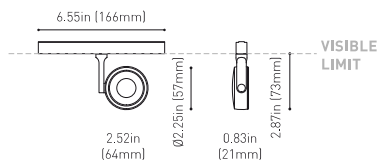

DIMENSIONS

ACCESORIES

TRACK 48V OPTIONS

AWARDS

Name	SIX S 48V SHORT UL DIM DALI 17° 4000K WT
Reference	U3330212WT-S
Color	Textured white
Category	Track Lights

PRODUCT

Type	LED
Gross luminous flux	1210 Lm
Color temperature	4000 K
Chromatic stability	MacAdam Step 2
Color Rendering Index	CRI>90
Power	9 W
Efficacy	134 Lm/W
LED lifespan	L80B10>60.000h

LIGHT SOURCE

Lighting efficiency	86%
Delivered luminous flux	1041 Lm
Light beam angle	17°

LIGHTING FIXTURE | PHOTOMETRIC DATA

Power values of the system	8,50 W
Dimming	DALI

LIGHTING FIXTURE | ELECTRICAL DATA

Environmental location	DAMP
Swivel angle	310°
Rotation angle	360°
Track type	Track 48V
Weight	0.36 lb 164 gr
Packaged weight	0.46 lb 210 gr
Packaging dimensions	7.48 x 5.71 x 0.94 in 190 x 145 x 24 mm
Materials	Aluminium - Polycarbonate

OTHER DATA

Six 48V is a family of spotlights for low voltage tracklight applications that stands out for its lightness and elegance. Available in L, M, S, and XS, its body; disk looking, rounded shaped, encloses an innovative combination of reflector and lens. The combined action of both, allows Six to direct light rays with the maximum uniformity in a very small distance that, at the same time, has made possible its differential design-reduced and minimalist-. In addition, Six can be freely articulated due to its airy arm which allows the spotlight to be orientated in any direction.