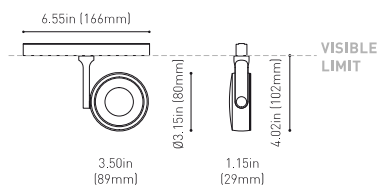

DIMENSIONS

ACCESORIES

TRACK 48V OPTIONS

AWARDS

Name	SIX M 48V SHORT UL DIM DALI 28° 2700K WT
Reference	U3300220WT-S
Color	Textured white
Category	Track Lights

PRODUCT

Type	LED
Gross luminous flux	2050 Lm
Color temperature	2700 K
Chromatic stability	MacAdam Step 2
Color Rendering Index	CRI>90
Power	17 W
Efficacy	121 Lm/W
LED lifespan	L90B10>55.000h

LIGHT SOURCE

Lighting efficiency	91%
Delivered luminous flux	1866 Lm
Light beam angle	28°

LIGHTING FIXTURE | PHOTOMETRIC DATA

Power values of the system	18,00 W
Dimming	DALI

LIGHTING FIXTURE | ELECTRICAL DATA

Environmental location	DAMP
Swivel angle	310°
Rotation angle	360°
Track type	Track 48V
Weight	0.67 lb 303 gr
Packaged weight	0.83 lb 375 gr
Packaging dimensions	7.40 x 6.50 x 2.09 in 188 x 165 x 53 mm
Materials	Aluminium - Polycarbonate

OTHER DATA

Six 48V is a family of spotlights for low voltage tracklight applications that stands out for its lightness and elegance. Available in L, M, S, and XS, its body; disk looking, rounded shaped, encloses an innovative combination of reflector and lens. The combined action of both, allows Six to direct light rays with the maximum uniformity in a very small distance that, at the same time, has made possible its differential design-reduced and minimalist-. In addition, Six can be freely articulated due to its airy arm which allows the spotlight to be orientated in any direction.