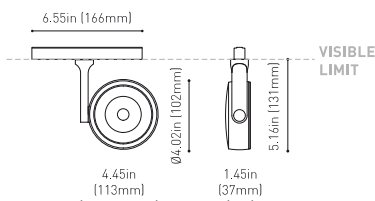

DIMENSIONS

ACCESSORIES

TRACK 48V OPTIONS

AWARDS

PRODUCT

Name	SIX L 48V SHORT UL DIM 0/10V 26° 4000K WTW
Reference	U3290132WTW-S
Color	Textured white - White track
Category	Track Lights

LIGHT SOURCE

Type	LED
Gross luminous flux	3000 Lm
Color temperature	4000 K
Chromatic stability	MacAdam Step 2
Color Rendering Index	CRI>90
Power	24.5 W
Efficacy	122 Lm/W
LED lifespan	L90B10>55.000h

LIGHTING FIXTURE | PHOTOMETRIC DATA

Lighting efficiency	93%
Delivered luminous flux	2790 Lm
Light beam angle	26°

LIGHTING FIXTURE | ELECTRICAL DATA

Power values of the system	27,00 W
Dimming	0-10V

OTHER DATA

Environmental location	DAMP
Swivel angle	310°
Rotation angle	360°
Track type	Track 48V
Weight	1.18 lb 535 gr
Packaged weight	1.45 lb 660 gr
Packaging dimensions	8.58x7.68x2.44 in 218x195x62 mm
Materials	Aluminium - Polycarbonate

Six 48V is a family of spotlights for low voltage tracklight applications that stands out for its lightness and elegance. Available in L, M, S, and XS, its body; disk looking, rounded shaped, encloses an innovative combination of reflector and lens. The combined action of both, allows Six to direct light rays with the maximum uniformity in a very small distance that, at the same time, has made possible its differential design-reduced and minimalist-. In addition, Six can be freely articulated due to its airy arm which allows the spotlight to be orientated in any direction.