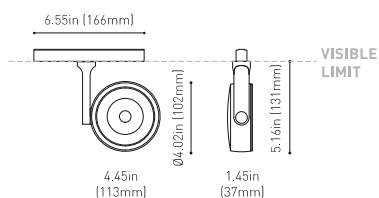

DIMENSIONS

ACCESSORIES

TRACK 48V OPTIONS

AWARDS

Name	SIX L 48V SHORT UL DIM 0/10V 17° 3000K WT
Reference	U3290111WT-S
Color	Textured white
Category	Track Lights

PRODUCT

Type	LED
Gross luminous flux	2950 Lm
Color temperature	3000 K
Chromatic stability	MacAdam Step 2
Color Rendering Index	CRI>90
Power	24.5 W
Efficacy	120 Lm/W
LED lifespan	L90B10>55.000h

LIGHT SOURCE

Lighting efficiency	93%
Delivered luminous flux	2744 Lm
Light beam angle	17°

LIGHTING FIXTURE | PHOTOMETRIC DATA

Power values of the system	27,00 W
Dimming	0-10V

LIGHTING FIXTURE | ELECTRICAL DATA

Environmental location	DAMP
Swivel angle	310°
Rotation angle	360°
Track type	Track 48V
Weight	1.18 lb 535 gr
Packaged weight	1.45 lb 660 gr
Packaging dimensions	8.58 x 7.68 x 2.44 in 218 x 195 x 62 mm
Materials	Aluminium - Polycarbonate

OTHER DATA

Six 48V is a family of spotlights for low voltage tracklight applications that stands out for its lightness and elegance. Available in L, M, S, and XS, its body; disk looking, rounded shaped, encloses an innovative combination of reflector and lens. The combined action of both, allows Six to direct light rays with the maximum uniformity in a very small distance that, at the same time, has made possible its differential design-reduced and minimalist-. In addition, Six can be freely articulated due to its airy arm which allows the spotlight to be orientated in any direction.