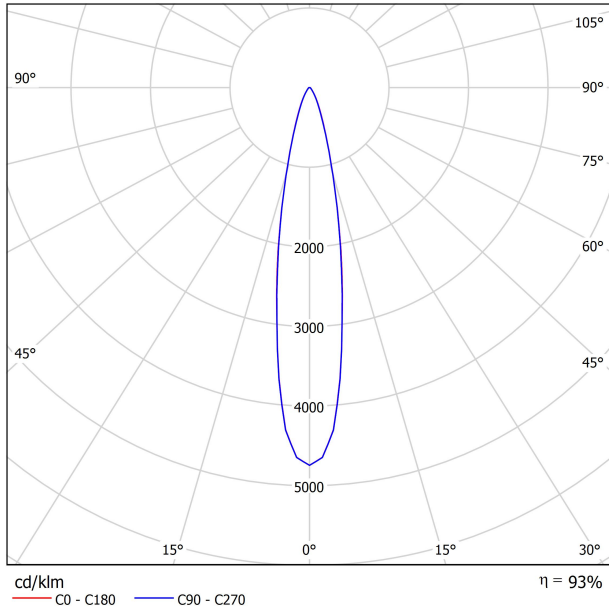

### LIGHT SOURCE

Lighting efficiency	93%
Delivered luminous flux	1981 Lm
Light beam angle	19°

### LIGHTING FIXTURE | ELECTRICAL DATA

Environmental location	DAMP
Swivel angle	310°
Rotation angle	360°
Track type	Track 48V
Weight	0.67 lb   303 gr
Packaged weight	0.83 lb   375 gr
Packaging dimensions	7.40x6.50x2.09 in   188x165x53 mm
Materials	Aluminium - Polycarbonate

POLAR DIAGRAM

CONICAL DIAGRAM