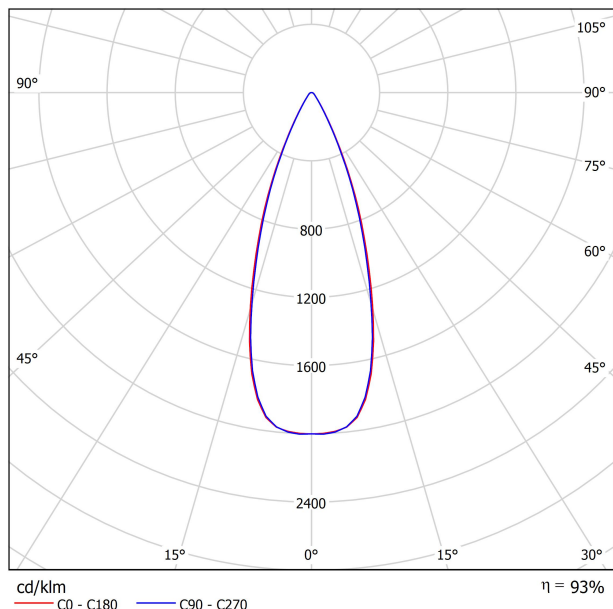

DIMENSIONS

ACCESORIES

TRACK 48V OPTIONS

AWARDS

Name	SIX M 48V SHORT UL DIM DALI 38° 2700K WT
Reference	U3300230WT-S
Color	Textured white
Category	Track Lights

Type	LED
Gross luminous flux	2050 Lm
Color temperature	2700 K
Chromatic stability	MacAdam Step 2
Color Rendering Index	CRI>90
Power	17 W
Efficacy	121 Lm/W
LED lifespan	L90B10>55.000h

Lighting efficiency	93%
Delivered luminous flux	1907 Lm
Light beam angle	38°

Power values of the system	18,00 W
Dimming	DALI

Environmental location	DAMP
Swivel angle	310°
Rotation angle	360°
Track type	Track 48V
Weight	0.67 lb 303 gr
Packaged weight	0.83 lb 375 gr
Packaging dimensions	7.40 x 6.50 x 2.09 in 188 x 165 x 53 mm
Materials	Aluminium - Polycarbonate

PRODUCT

LIGHT SOURCE

LIGHTING FIXTURE | PHOTOMETRIC DATA

LIGHTING FIXTURE | ELECTRICAL DATA

OTHER DATA

Six 48V is a family of spotlights for low voltage tracklight applications that stands out for its lightness and elegance. Available in L, M, S, and XS, its body; disk looking, rounded shaped, encloses an innovative combination of reflector and lens. The combined action of both, allows Six to direct light rays with the maximum uniformity in a very small distance that, at the same time, has made possible its differential design-reduced and minimalist-. In addition, Six can be freely articulated due to its airy arm which allows the spotlight to be orientated in any direction.

POLAR DIAGRAM

CONICAL DIAGRAM