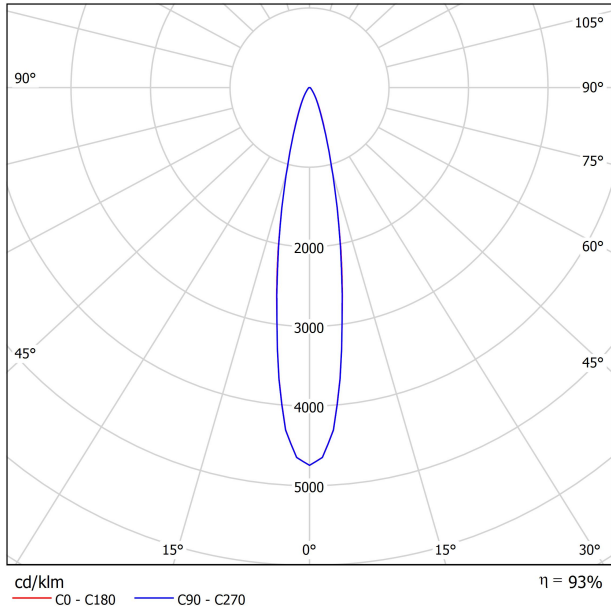

POLAR DIAGRAM