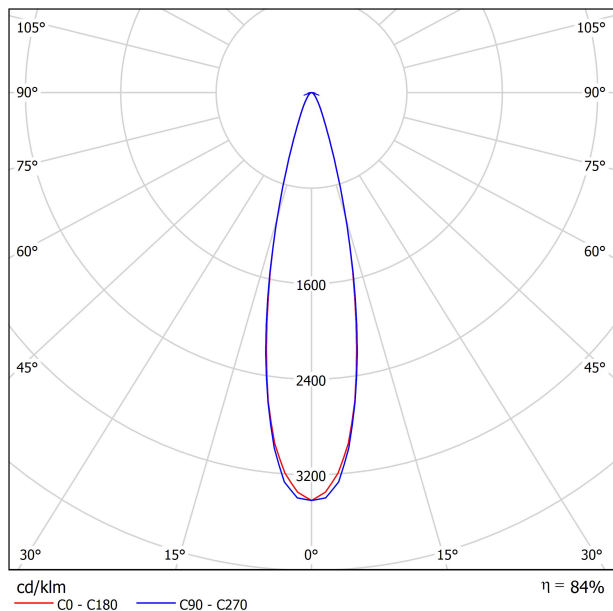

### DIMENSIONS

### LIGHT SOURCE

Lighting efficiency	84%
Delivered luminous flux	958 Lm
Light beam angle	24°

### LIGHTING FIXTURE | ELECTRICAL DATA

Environmental location	DAMP
Swivel angle	310°
Rotation angle	360°
Track type	Track 48V
Weight	0.36 lb   164 gr
Packaged weight	0.46 lb   210 gr
Packaging dimensions	7.48x5.71x0.94 in   190x145x24 mm
Materials	Aluminium - Polycarbonate

POLAR DIAGRAM

CONICAL DIAGRAM