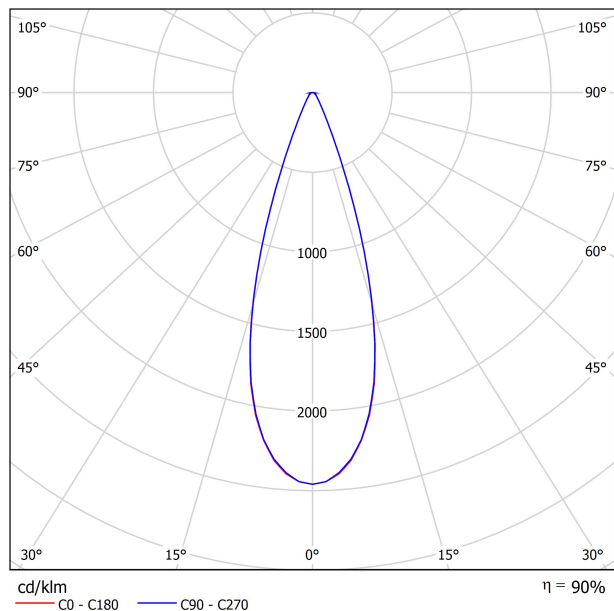

POLAR DIAGRAM