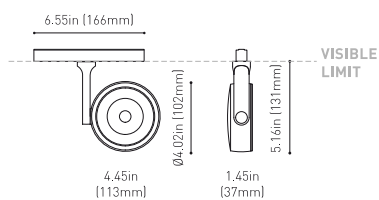

DIMENSIONS

ACCESSORIES

TRACK 48V OPTIONS

AWARDS

Name	SIX L 48V SHORT UL DIM DALI 34° 3000K NT
Reference	U3290221NT-S
Color	Textured black
Category	Track Lights

PRODUCT

Type	LED
Gross luminous flux	2950 Lm
Color temperature	3000 K
Chromatic stability	MacAdam Step 2
Color Rendering Index	CRI>90
Power	24.5 W
Efficacy	120 Lm/W
LED lifespan	L90B10>55.000h

LIGHT SOURCE

Lighting efficiency	90%
Delivered luminous flux	2655 Lm
Light beam angle	34°

LIGHTING FIXTURE | PHOTOMETRIC DATA

Power values of the system	27,00 W
Dimming	DALI

LIGHTING FIXTURE | ELECTRICAL DATA

Environmental location	DAMP
Swivel angle	310°
Rotation angle	360°
Track type	Track 48V
Weight	1.18 lb 535 gr
Packaged weight	1.45 lb 660 gr
Packaging dimensions	8.58 x 7.68 x 2.44 in 218 x 195 x 62 mm
Materials	Aluminium - Polycarbonate

OTHER DATA

Six 48V is a family of spotlights for low voltage tracklight applications that stands out for its lightness and elegance. Available in L, M, S, and XS, its body; disk looking, rounded shaped, encloses an innovative combination of reflector and lens. The combined action of both, allows Six to direct light rays with the maximum uniformity in a very small distance that, at the same time, has made possible its differential design-reduced and minimalist-. In addition, Six can be freely articulated due to its airy arm which allows the spotlight to be orientated in any direction.