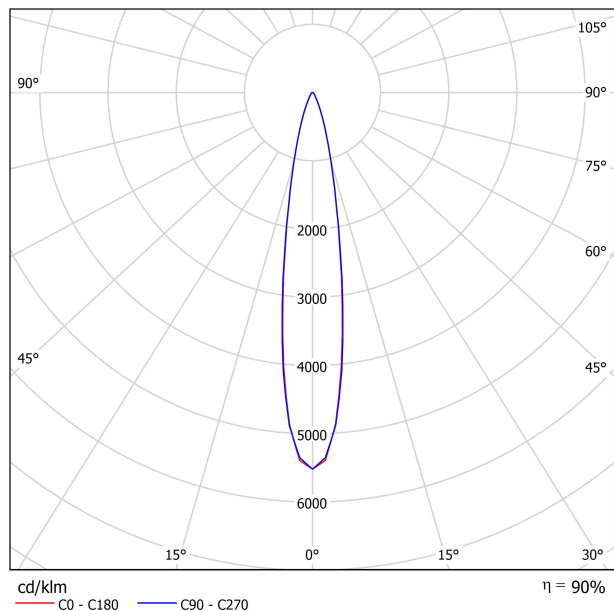

### PRODUCT

Type	LED
Gross luminous flux	530 Lm
Color temperature	4000 K
Chromatic stability	MacAdam Step 2
Color Rendering Index	CRI>90
Power	4.5 W
Efficacy	118 Lm/W
LED lifespan	L90B10>55.000h

### LIGHT SOURCE

Lighting efficiency	90%
Delivered luminous flux	477 Lm
Light beam angle	17°

### LIGHTING FIXTURE | ELECTRICAL DATA

Environmental location	DAMP
Swivel angle	310°
Rotation angle	360°
Track type	Track 48V
Weight	0.25 lb   112 gr
Packaged weight	0.35 lb   160 gr
Packaging dimensions	7.48x5.71x0.94 in   190x145x24 mm
Materials	Aluminium - Polycarbonate

POLAR DIAGRAM

CONICAL DIAGRAM