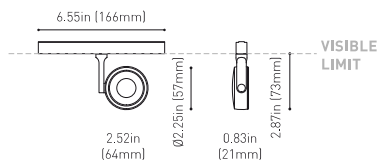

DIMENSIONS

ACCESSORIES

TRACK 48V OPTIONS

AWARDS

PRODUCT

Name	SIX S 48V SHORT UL DIM 0/10V 17° 4000K WT
Reference	U3330112WT-S
Color	Textured white
Category	Track Lights

LIGHT SOURCE

Type	LED
Gross luminous flux	1210 Lm
Color temperature	4000 K
Chromatic stability	MacAdam Step 2
Color Rendering Index	CRI>90
Power	9 W
Efficacy	134 Lm/W
LED lifespan	L80B10>60.000h

LIGHTING FIXTURE | PHOTOMETRIC DATA

Lighting efficiency	86%
Delivered luminous flux	1041 Lm
Light beam angle	17°

LIGHTING FIXTURE | ELECTRICAL DATA

Power values of the system	8,50 W
Dimming	0-10V

OTHER DATA

Environmental location	DAMP
Swivel angle	310°
Rotation angle	360°
Track type	Track 48V
Weight	0.36 lb 164 gr
Packaged weight	0.46 lb 210 gr
Packaging dimensions	7.48 x 5.71 x 0.94 in 190 x 145 x 24 mm
Materials	Aluminium - Polycarbonate

Six 48V is a family of spotlights for low voltage tracklight applications that stands out for its lightness and elegance. Available in L, M, S, and XS, its body; disk looking, rounded shaped, encloses an innovative combination of reflector and lens. The combined action of both, allows Six to direct light rays with the maximum uniformity in a very small distance that, at the same time, has made possible its differential design-reduced and minimalist-. In addition, Six can be freely articulated due to its airy arm which allows the spotlight to be orientated in any direction.