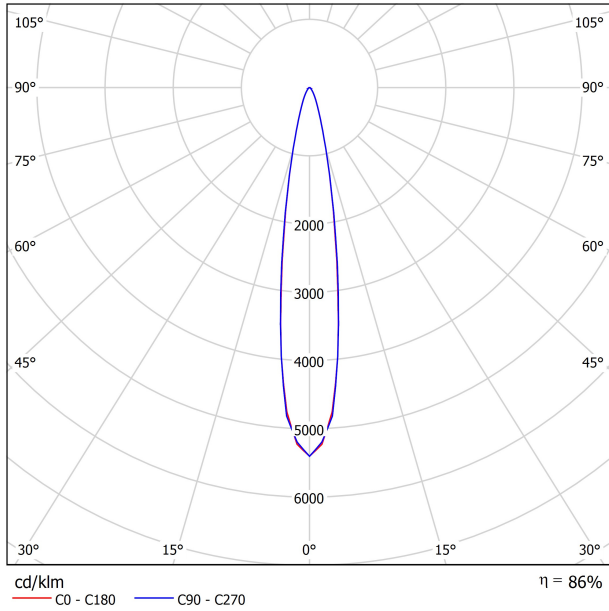

PRODUCT

| | |
|-----------------------|----------------|
| Type | LED |
| Gross luminous flux | 1070 Lm |
| Color temperature | 2700 K |
| Chromatic stability | MacAdam Step 2 |
| Color Rendering Index | CRI>90 |
| Power | 9 W |
| Efficacy | 119 Lm/W |
| LED lifespan | L80B10>60.000h |

LIGHT SOURCE

| | |
|-------------------------|--------|
| Lighting efficiency | 86% |
| Delivered luminous flux | 920 Lm |
| Light beam angle | 17° |

LIGHTING FIXTURE | PHOTOMETRIC DATA

LIGHTING FIXTURE | ELECTRICAL DATA

| | |
|----------------------------|--------|
| Power values of the system | 8,50 W |
| Dimming | DALI |

OTHER DATA

| | |
|------------------------|---|
| Environmental location | DAMP |
| Swivel angle | 310° |
| Rotation angle | 360° |
| Track type | Track 48V |
| Weight | 0.36 lb 164 gr |
| Packaged weight | 0.46 lb 210 gr |
| Packaging dimensions | 7.48 x 5.71 x 0.94 in 190 x 145 x 24 mm |
| Materials | Aluminium - Polycarbonate |

POLAR DIAGRAM

CONICAL DIAGRAM