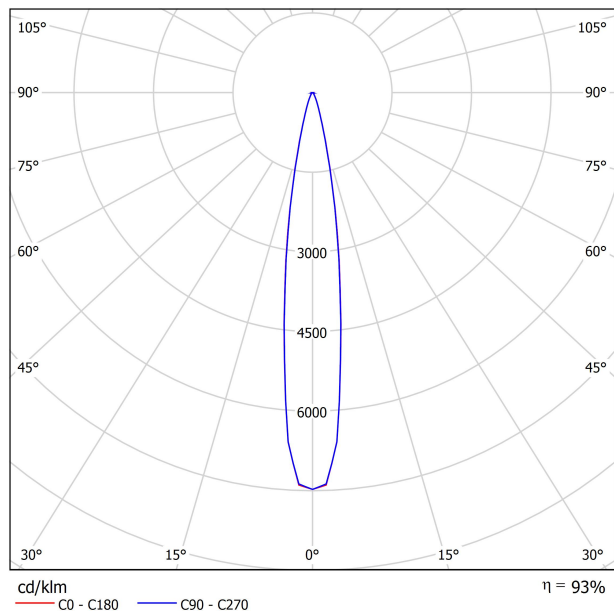

POLAR DIAGRAM