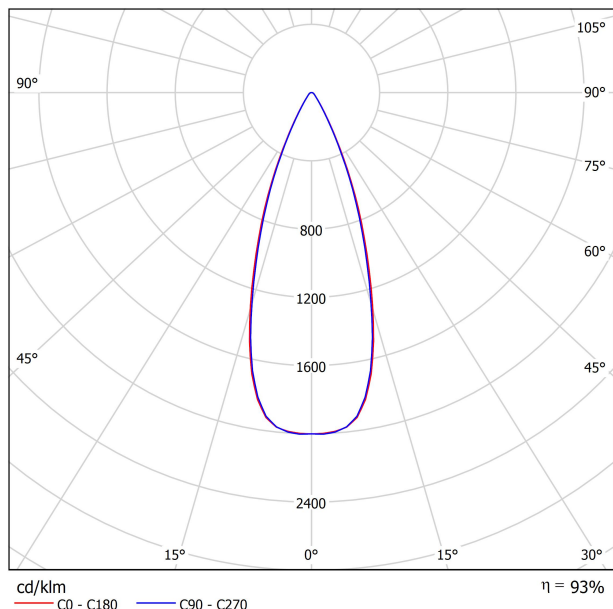

### DIMENSIONS

### LIGHT SOURCE

Lighting efficiency	93%
Delivered luminous flux	2009 Lm
Light beam angle	38°

### LIGHTING FIXTURE | ELECTRICAL DATA

Environmental location	DAMP
Swivel angle	310°
Rotation angle	360°
Track type	Track 48V
Weight	0.67 lb   303 gr
Packaged weight	0.83 lb   375 gr
Packaging dimensions	7.40 x 6.50 x 2.09 in   188 x 165 x 53 mm
Materials	Aluminium - Polycarbonate

POLAR DIAGRAM

CONICAL DIAGRAM