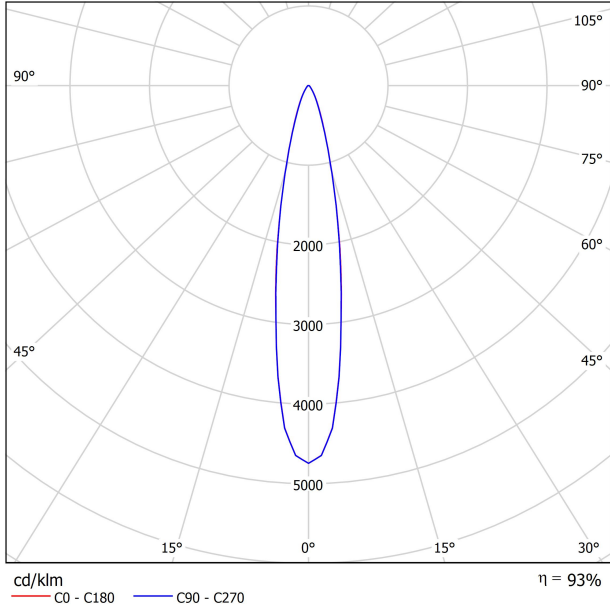

| | |
|-----------------------|----------------|
| Type | LED |
| Gross luminous flux | 2130 Lm |
| Color temperature | 3000 K |
| Chromatic stability | MacAdam Step 2 |
| Color Rendering Index | CRI>90 |
| Power | 17 W |
| Efficacy | 125 Lm/W |
| LED lifespan | L90B10>55.000h |

| | |
|-------------------------|---------|
| Lighting efficiency | 93% |
| Delivered luminous flux | 1981 Lm |
| Light beam angle | 19° |

| | |
|----------------------------|---------|
| Power values of the system | 18,00 W |
| Dimming | DALI |

| | |
|------------------------|---|
| Environmental location | DAMP |
| Swivel angle | 310° |
| Rotation angle | 360° |
| Track type | Track 48V |
| Weight | 0.67 lb 303 gr |
| Packaged weight | 0.83 lb 375 gr |
| Packaging dimensions | 7.40 x 6.50 x 2.09 in 188 x 165 x 53 mm |
| Materials | Aluminium - Polycarbonate |

POLAR DIAGRAM

CONICAL DIAGRAM