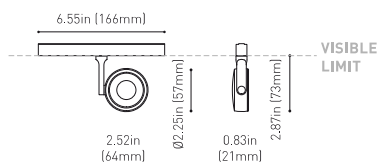

DIMENSIONS

ACCESSORIES

TRACK 48V OPTIONS

AWARDS

Name	SIX S 48V SHORT UL DIM 0/10V 24° 4000K WT
Reference	U3330122WT-S
Color	Textured white
Category	Track Lights

PRODUCT

Type	LED
Gross luminous flux	1210 Lm
Color temperature	4000 K
Chromatic stability	MacAdam Step 2
Color Rendering Index	CRI>90
Power	9 W
Efficacy	134 Lm/W
LED lifespan	L80B10>60.000h

LIGHT SOURCE

Lighting efficiency	84%
Delivered luminous flux	1016 Lm
Light beam angle	24°

LIGHTING FIXTURE | PHOTOMETRIC DATA

Power values of the system	8,50 W
Dimming	0-10V

LIGHTING FIXTURE | ELECTRICAL DATA

Environmental location	DAMP
Swivel angle	310°
Rotation angle	360°
Track type	Track 48V
Weight	0.36 lb 164 gr
Packaged weight	0.46 lb 210 gr
Packaging dimensions	7.48 x 5.71 x 0.94 in 190 x 145 x 24 mm
Materials	Aluminium - Polycarbonate

OTHER DATA

Six 48V is a family of spotlights for low voltage tracklight applications that stands out for its lightness and elegance. Available in L, M, S, and XS, its body; disk looking, rounded shaped, encloses an innovative combination of reflector and lens. The combined action of both, allows Six to direct light rays with the maximum uniformity in a very small distance that, at the same time, has made possible its differential design-reduced and minimalist-. In addition, Six can be freely articulated due to its airy arm which allows the spotlight to be orientated in any direction.