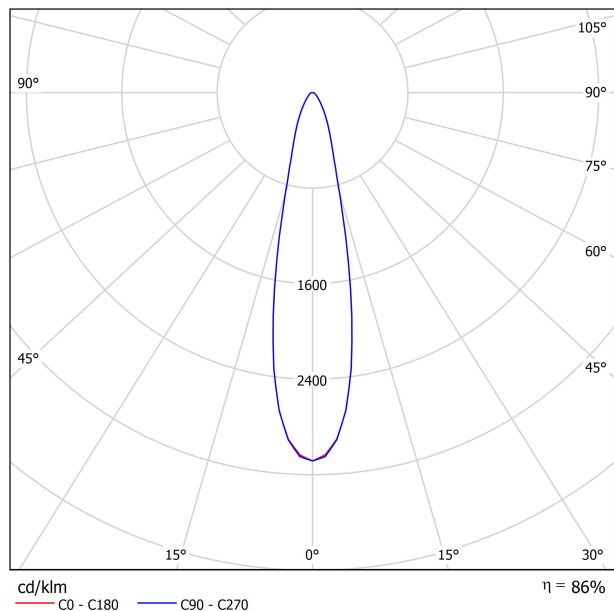

PRODUCT

| | |
|-----------------------|----------------|
| Type | LED |
| Gross luminous flux | 500 Lm |
| Color temperature | 3000 K |
| Chromatic stability | MacAdam Step 2 |
| Color Rendering Index | CRI>90 |
| Power | 4.5 W |
| Efficacy | 111 Lm/W |
| LED lifespan | L90B10>55.000h |

LIGHT SOURCE

| | |
|-------------------------|--------|
| Lighting efficiency | 86% |
| Delivered luminous flux | 430 Lm |
| Light beam angle | 23° |

LIGHTING FIXTURE | PHOTOMETRIC DATA

| | |
|----------------------------|--------|
| Power values of the system | 5,00 W |
| Dimming | 0-10V |

LIGHTING FIXTURE | ELECTRICAL DATA

| | |
|------------------------|-----------------------------------|
| Environmental location | DAMP |
| Swivel angle | 310° |
| Rotation angle | 360° |
| Track type | Track 48V |
| Weight | 0.25 lb 112 gr |
| Packaged weight | 0.35 lb 160 gr |
| Packaging dimensions | 7.48x5.71x0.94 in 190x145x24 mm |
| Materials | Aluminium - Polycarbonate |

POLAR DIAGRAM

CONICAL DIAGRAM