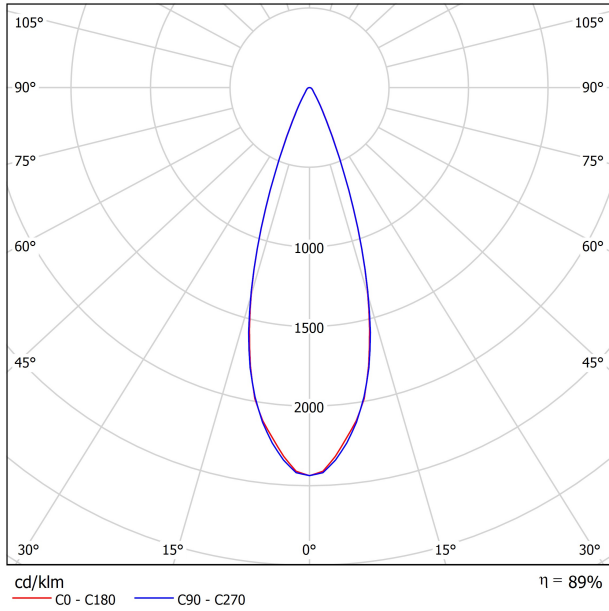

POLAR DIAGRAM