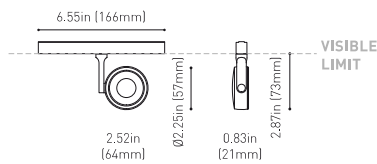

### DIMENSIONS

### LIGHTING FIXTURE | PHOTOMETRIC DATA

Lighting efficiency	89%
Delivered luminous flux	1077 Lm
Light beam angle	34°

### OTHER DATA

Environmental location	DAMP
Swivel angle	310°
Rotation angle	360°
Track type	Track 48V
Weight	0.36 lb   164 gr
Packaged weight	0.46 lb   210 gr
Packaging dimensions	7.48 x 5.71 x 0.94 in   190 x 145 x 24 mm
Materials	Aluminium - Polycarbonate