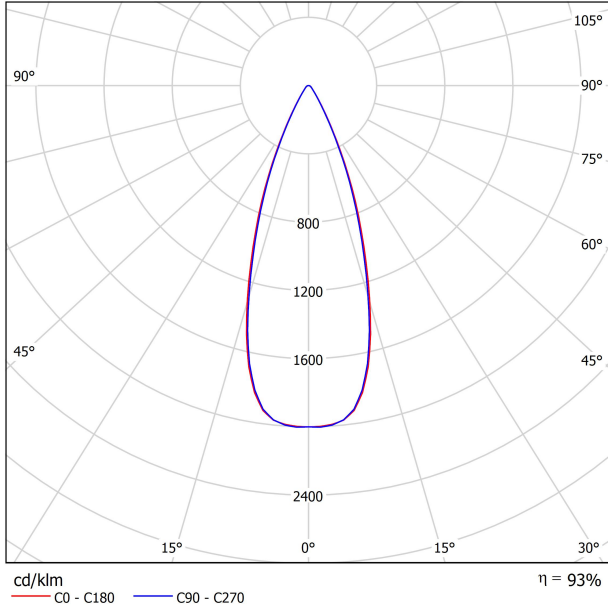

Efficacy 121 Lm/W

LED lifespan L90B10>55.000h

LIGHTING FIXTURE | PHOTOMETRIC DATA

Lighting efficiency 93%

Delivered luminous flux 1907 Lm

Light beam angle 38°

LIGHTING FIXTURE | ELECTRICAL DATA

Power values of the system 18,00 W

Dimming 0-10V

OTHER DATA

Environmental location DAMP

Swivel angle 310°

Rotation angle 360°

Track type Track 48V

Weight 0.67 lb | 303 gr

Packaged weight 0.83 lb | 375 gr

POLAR DIAGRAM

CONICAL DIAGRAM