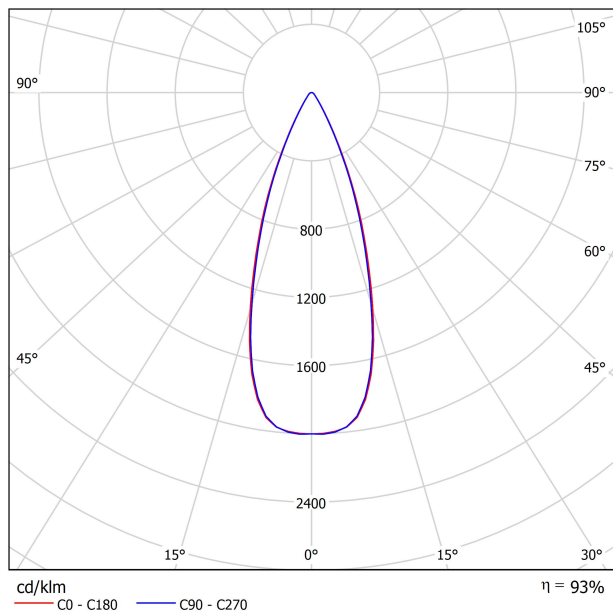

POLAR DIAGRAM