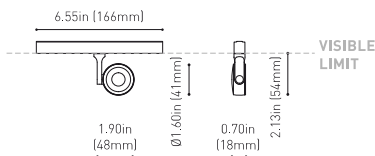

### DIMENSIONS

### AWARDS

Name	SIX XS 48V SHORT UL DIM DALI 17° 4000K NTW
Reference	U3350212NTW-S
Color	Textured black - White track
Category	Track Lights

### LIGHT SOURCE

Lighting efficiency	90%
Delivered luminous flux	477 Lm
Light beam angle	17°

### LIGHTING FIXTURE | ELECTRICAL DATA

Environmental location	DAMP
Swivel angle	310°
Rotation angle	360°
Track type	Track 48V
Weight	0.25 lb   112 gr
Packaged weight	0.35 lb   160 gr
Packaging dimensions	7.48x5.71x0.94 in   190x145x24 mm
Materials	Aluminium - Polycarbonate