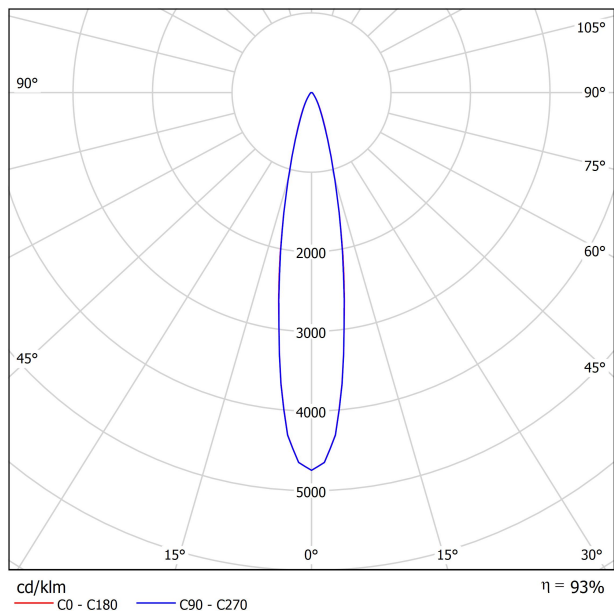

DIMENSIONS

ACCESORIES

TRACK 48V OPTIONS

AWARDS

Name	SIX M 48V SHORT UL DIM 0/10V 19° 2700K NTW
Reference	U3300110NTW-S
Color	Textured black - White track
Category	Track Lights

Type	LED
Gross luminous flux	2050 Lm
Color temperature	2700 K
Chromatic stability	MacAdam Step 2
Color Rendering Index	CRI>90
Power	17 W
Efficacy	121 Lm/W
LED lifespan	L90B10>55.000h

Lighting efficiency	93%
Delivered luminous flux	1907 Lm
Light beam angle	19°

Power values of the system	18,00 W
Dimming	0-10V

Environmental location	DAMP
Swivel angle	310°
Rotation angle	360°
Track type	Track 48V
Weight	0.67 lb 303 gr
Packaged weight	0.83 lb 375 gr
Packaging dimensions	7.40x6.50x2.09 in 188x165x53 mm
Materials	Aluminium - Polycarbonate

POLAR DIAGRAM

CONICAL DIAGRAM